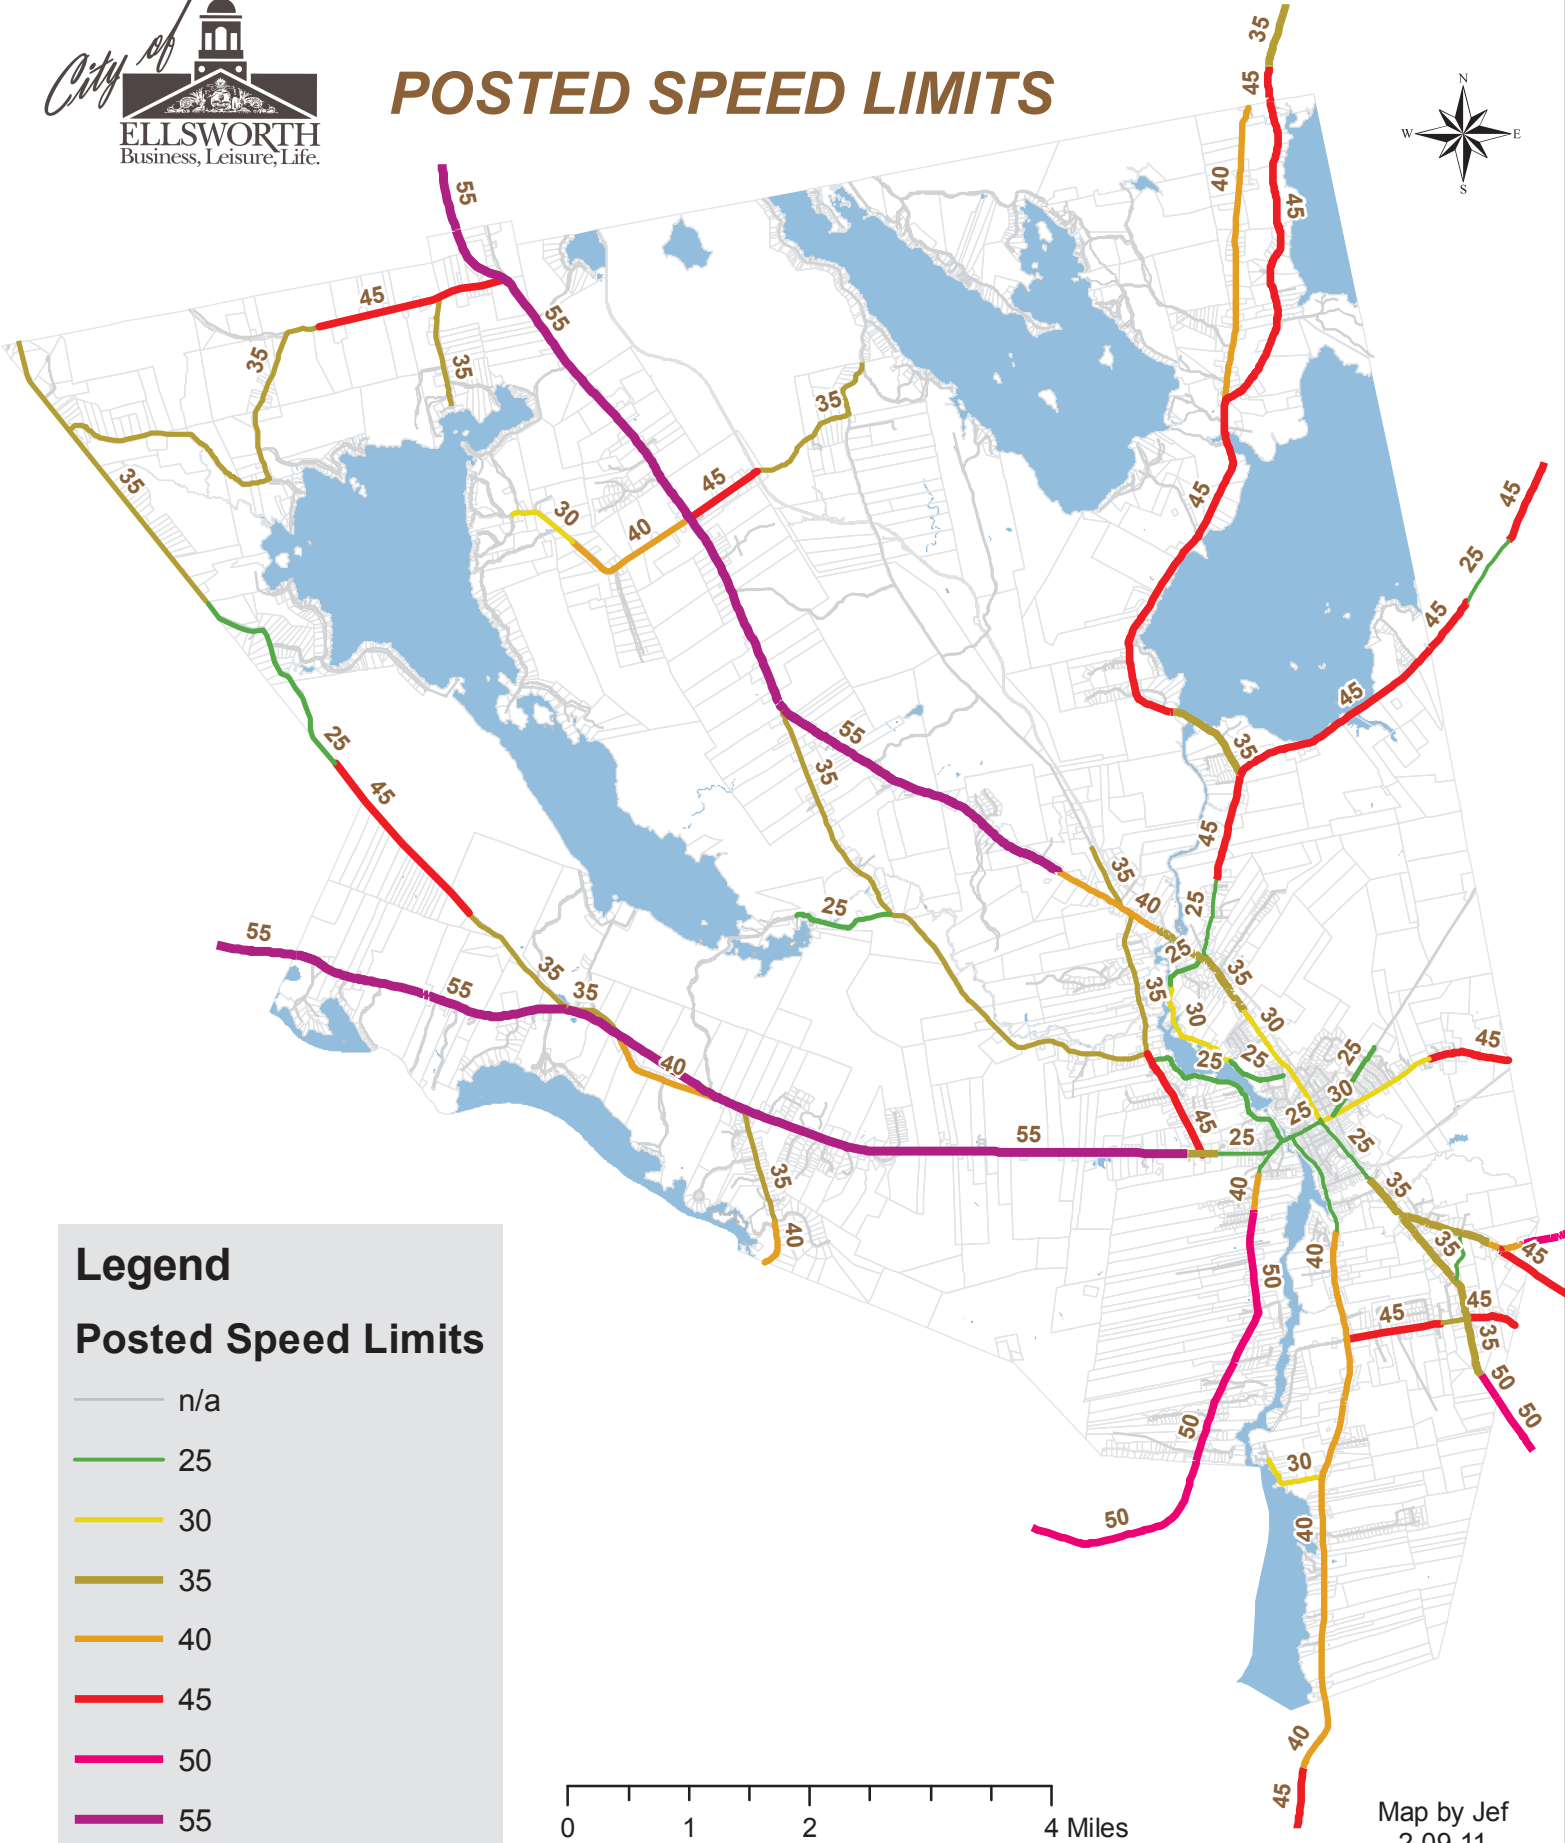

POSTED SPEED LIMITS

Legend

Posted Speed Limits

- n/a
- 25
- 30
- 35
- 40
- 45
- 50
- 55

0 1 2 4 Miles

Map by Jef
2-09-11