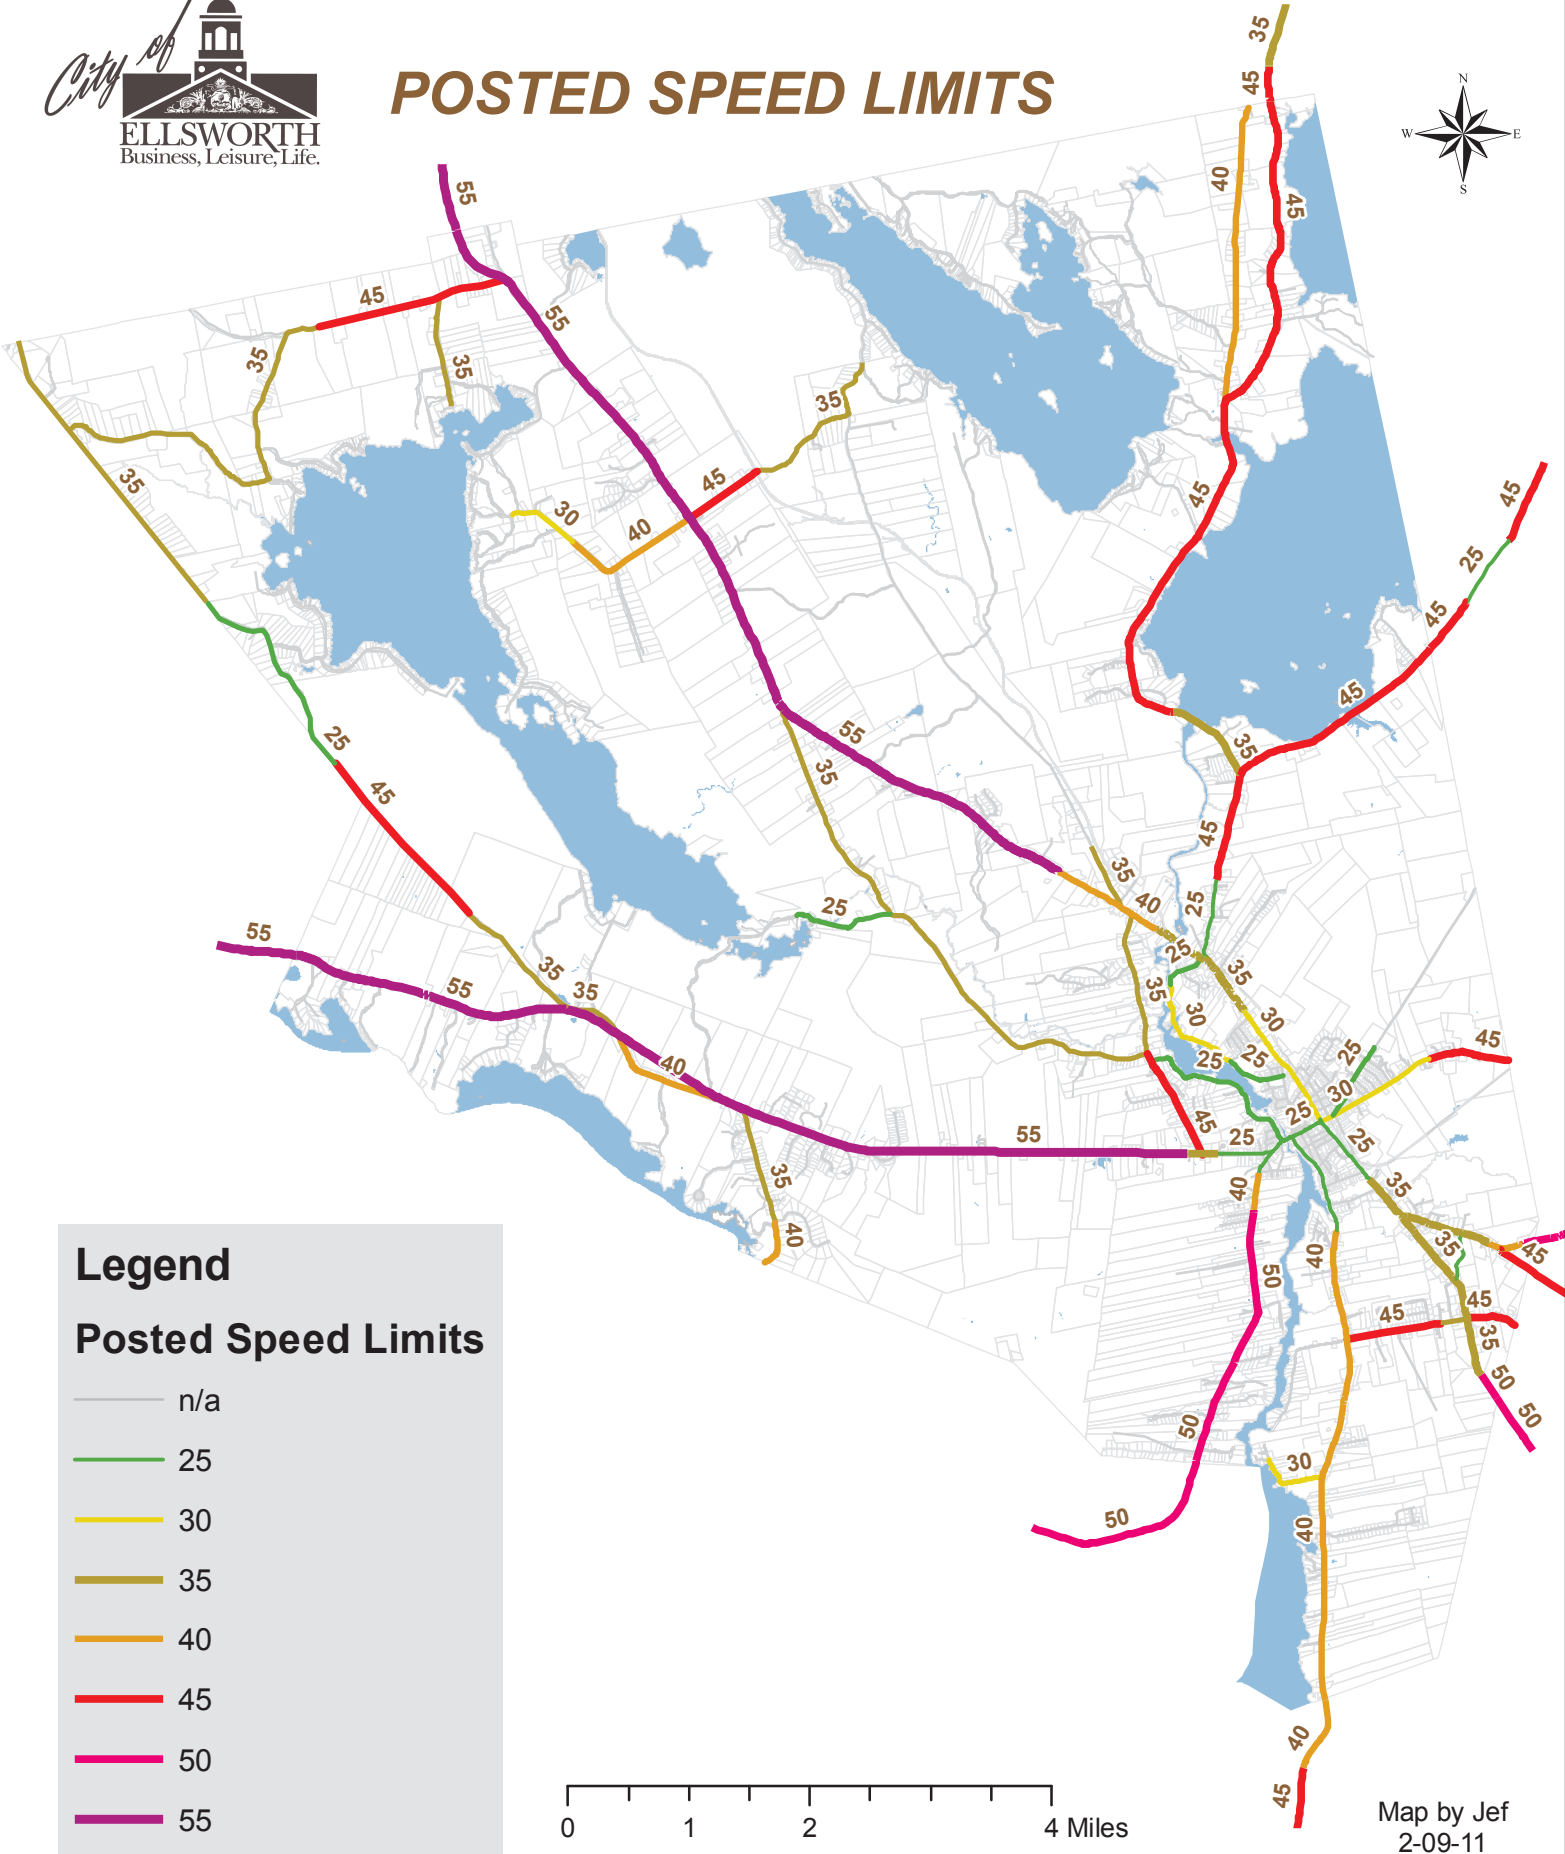

POSTED SPEED LIMITS

Legend

Posted Speed Limits

- n/a
- 25
- 30
- 35
- 40
- 45
- 50
- 55

0 1 2 4 Miles

Map by Jef
2-09-11