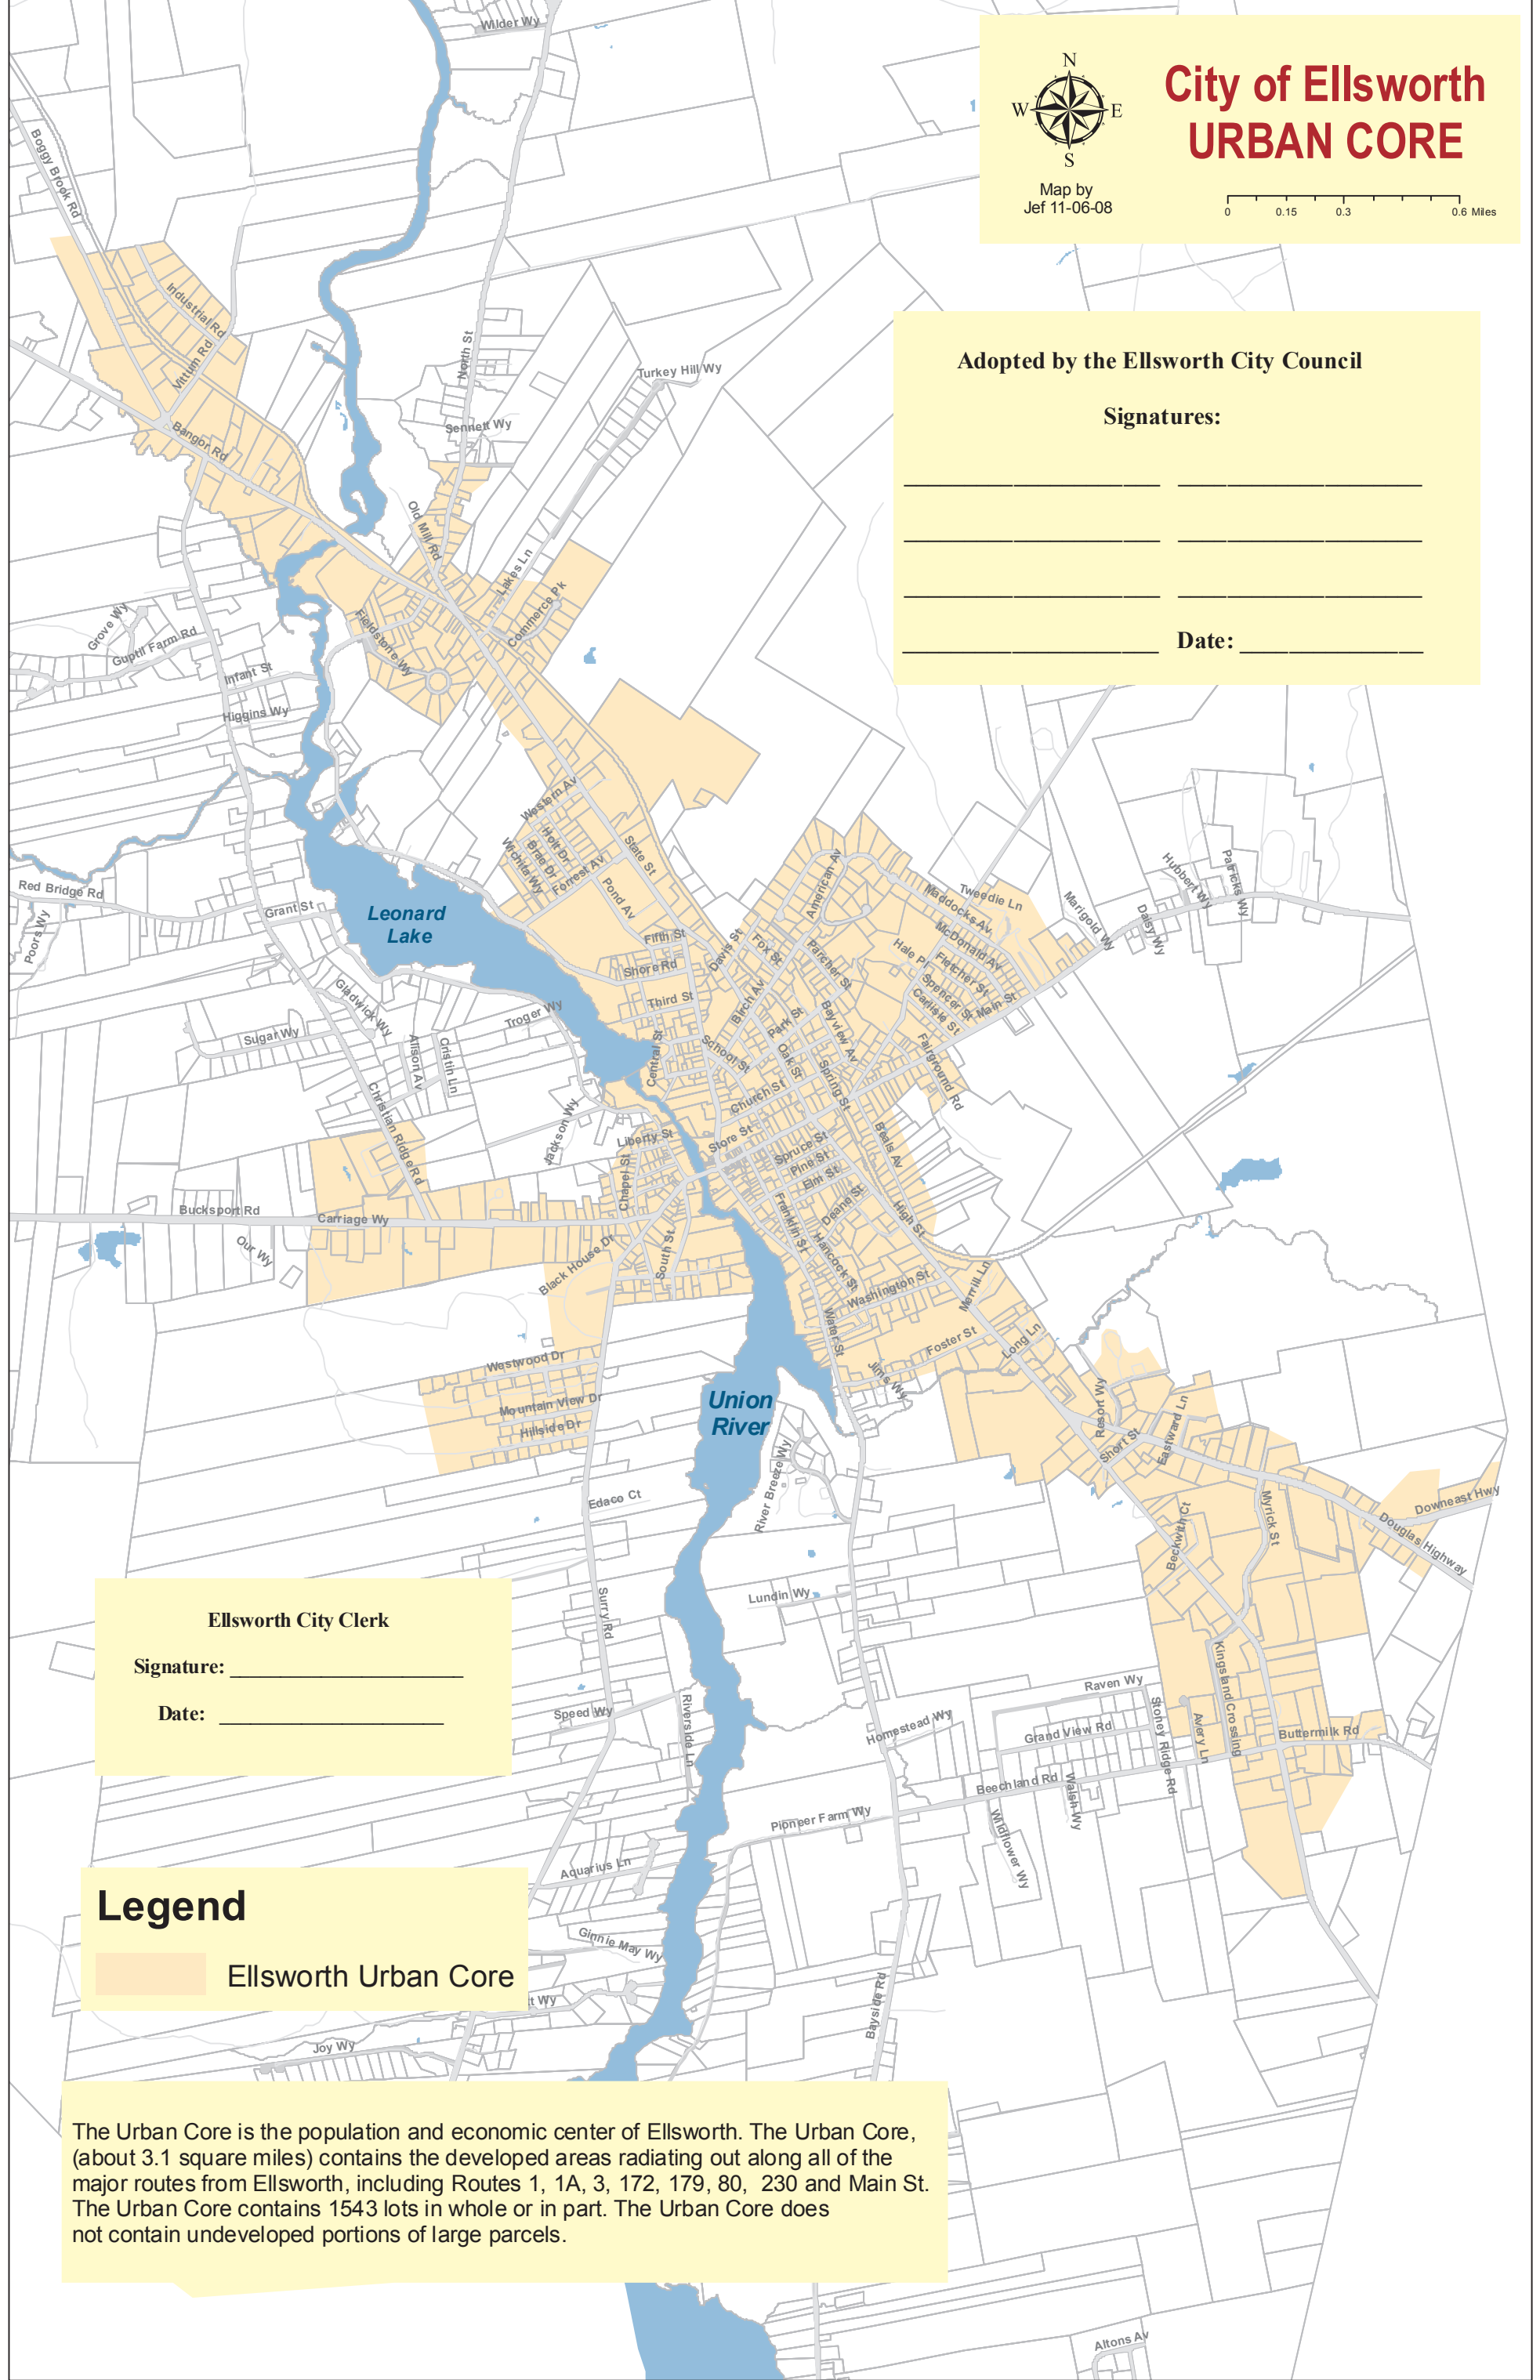

City of Ellsworth URBAN CORE

Map by
Jef 11-06-08

Adopted by the Ellsworth City Council

Signatures:

Date: _____

Ellsworth City Clerk

Signature: _____

Date: _____

Legend

 Ellsworth Urban Core

The Urban Core is the population and economic center of Ellsworth. The Urban Core, (about 3.1 square miles) contains the developed areas radiating out along all of the major routes from Ellsworth, including Routes 1, 1A, 3, 172, 179, 80, 230 and Main St. The Urban Core contains 1543 lots in whole or in part. The Urban Core does not contain undeveloped portions of large parcels.