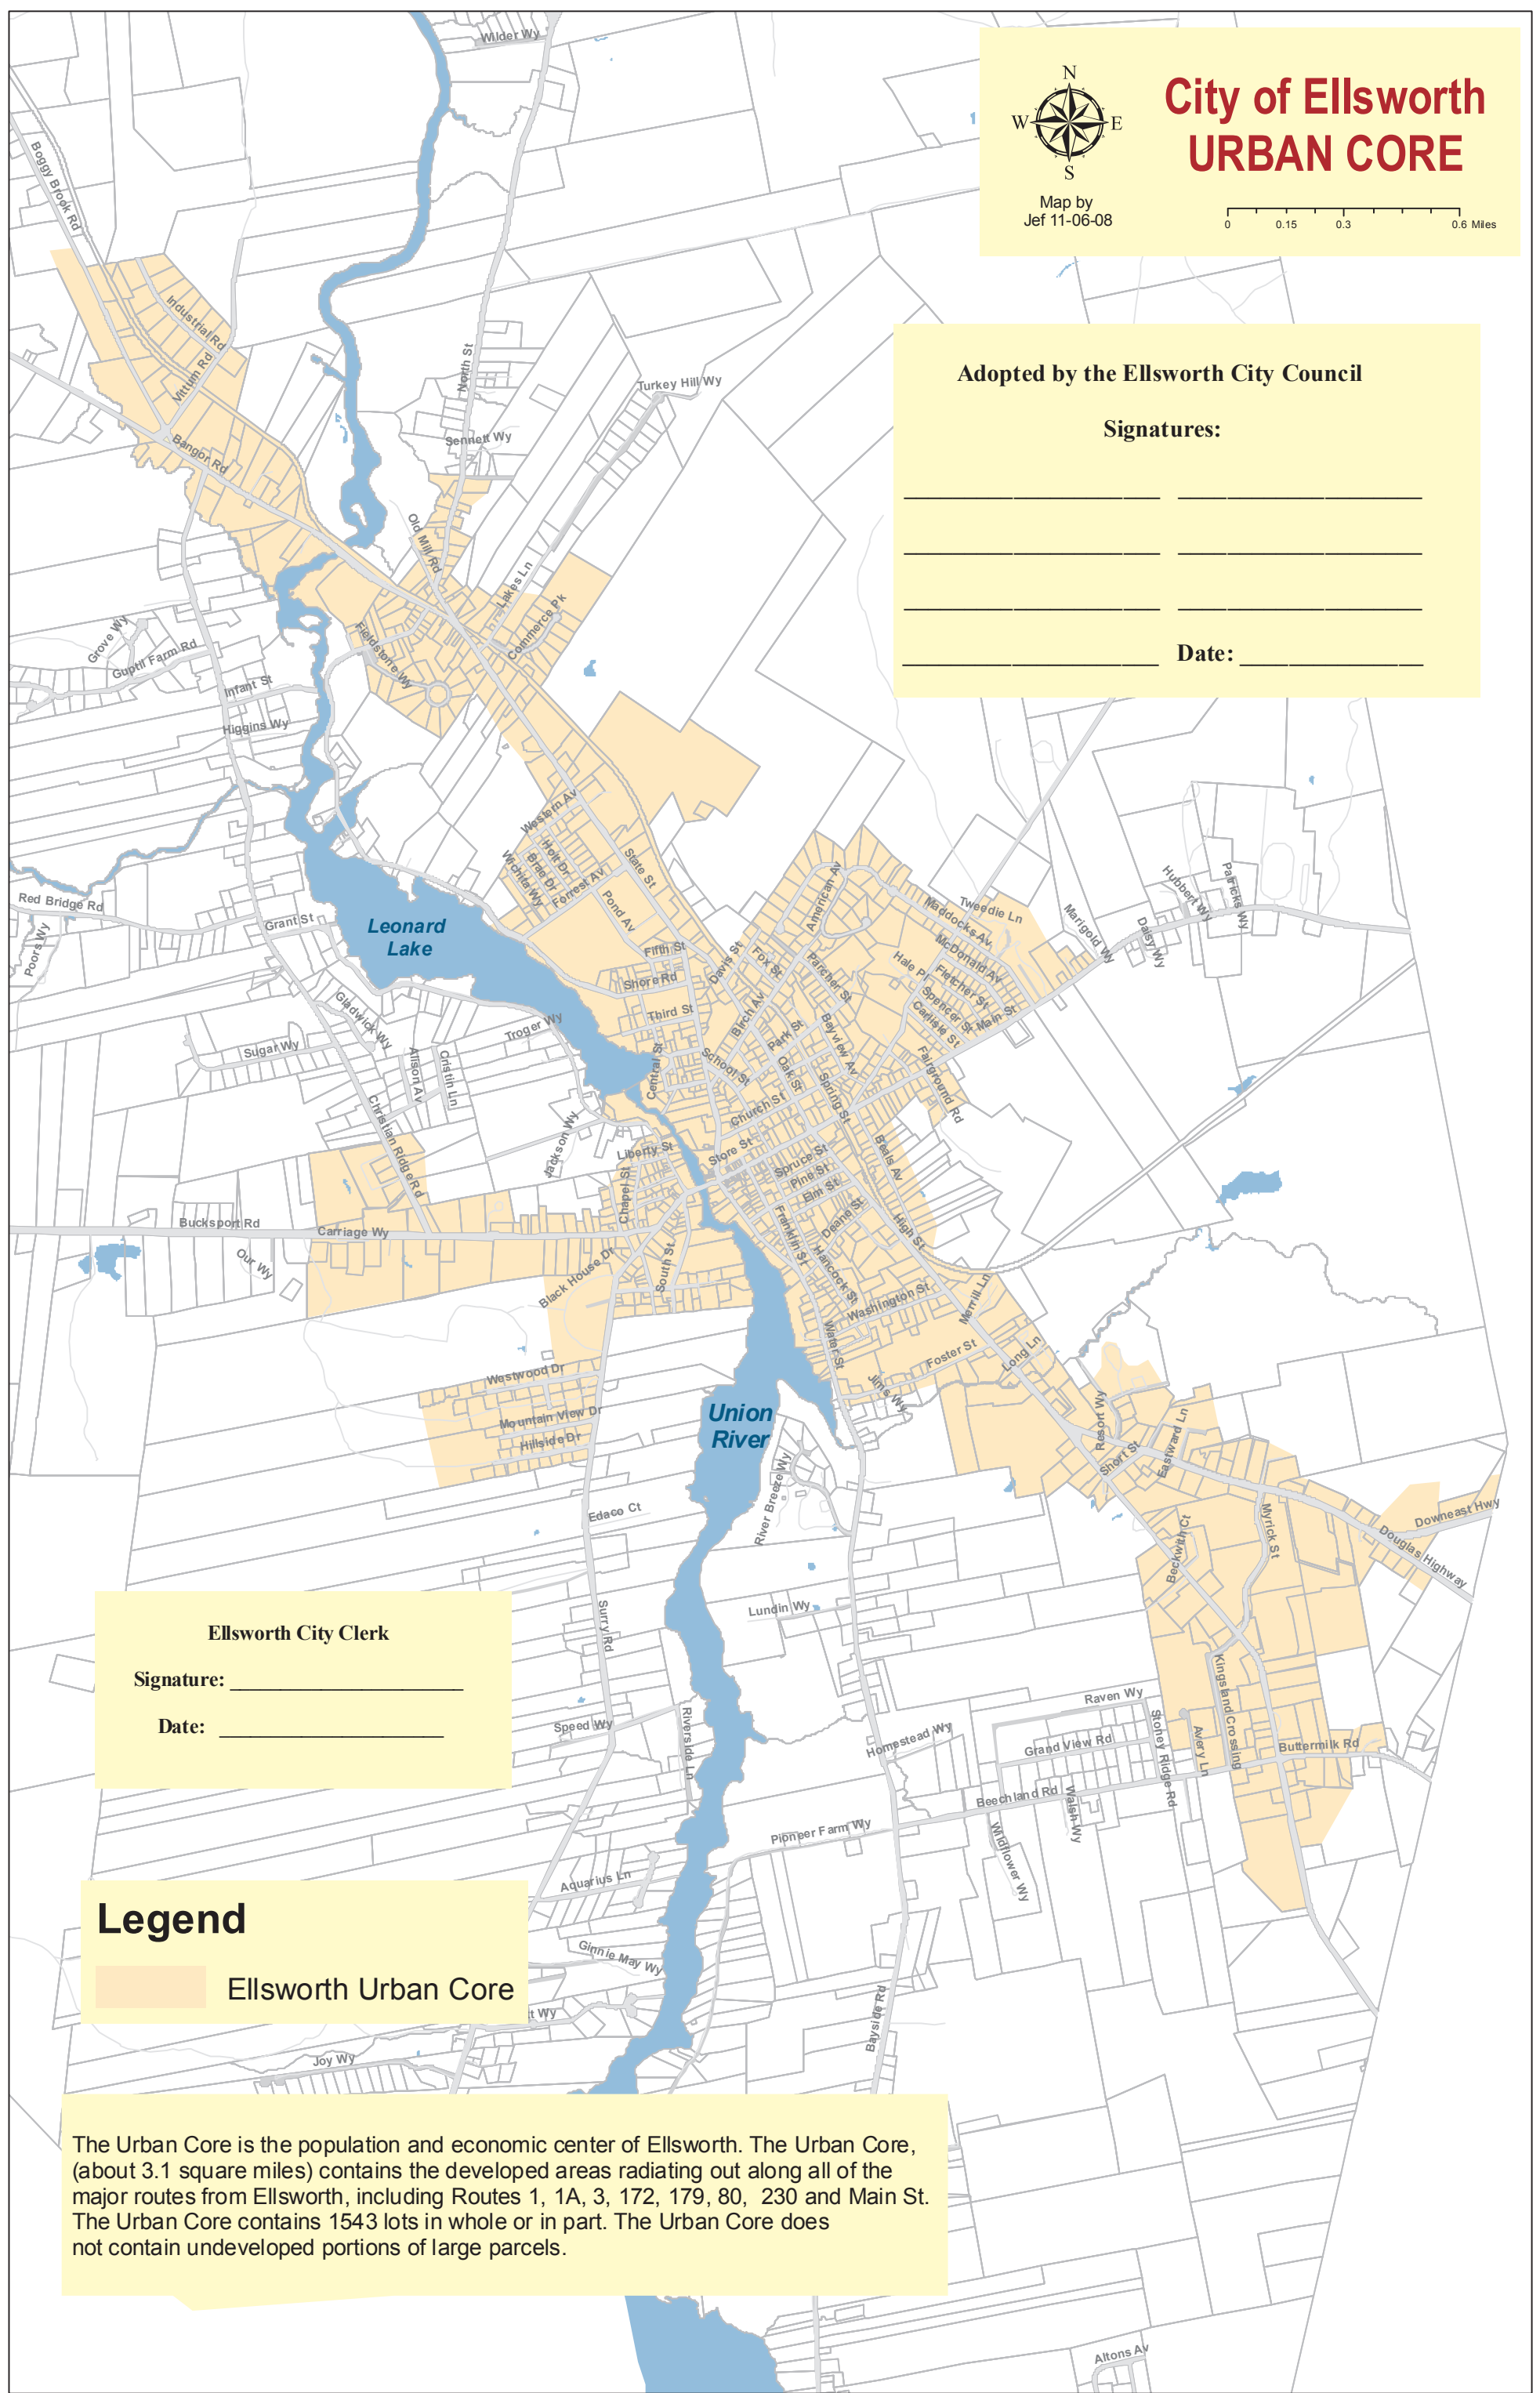

City of Ellsworth URBAN CORE

Map by
Jef 11-06-08

Adopted by the Ellsworth City Council

Signatures:

Date: _____

Ellsworth City Clerk

Signature: _____

Date: _____

Legend

 Ellsworth Urban Core

The Urban Core is the population and economic center of Ellsworth. The Urban Core, (about 3.1 square miles) contains the developed areas radiating out along all of the major routes from Ellsworth, including Routes 1, 1A, 3, 172, 179, 80, 230 and Main St. The Urban Core contains 1543 lots in whole or in part. The Urban Core does not contain undeveloped portions of large parcels.