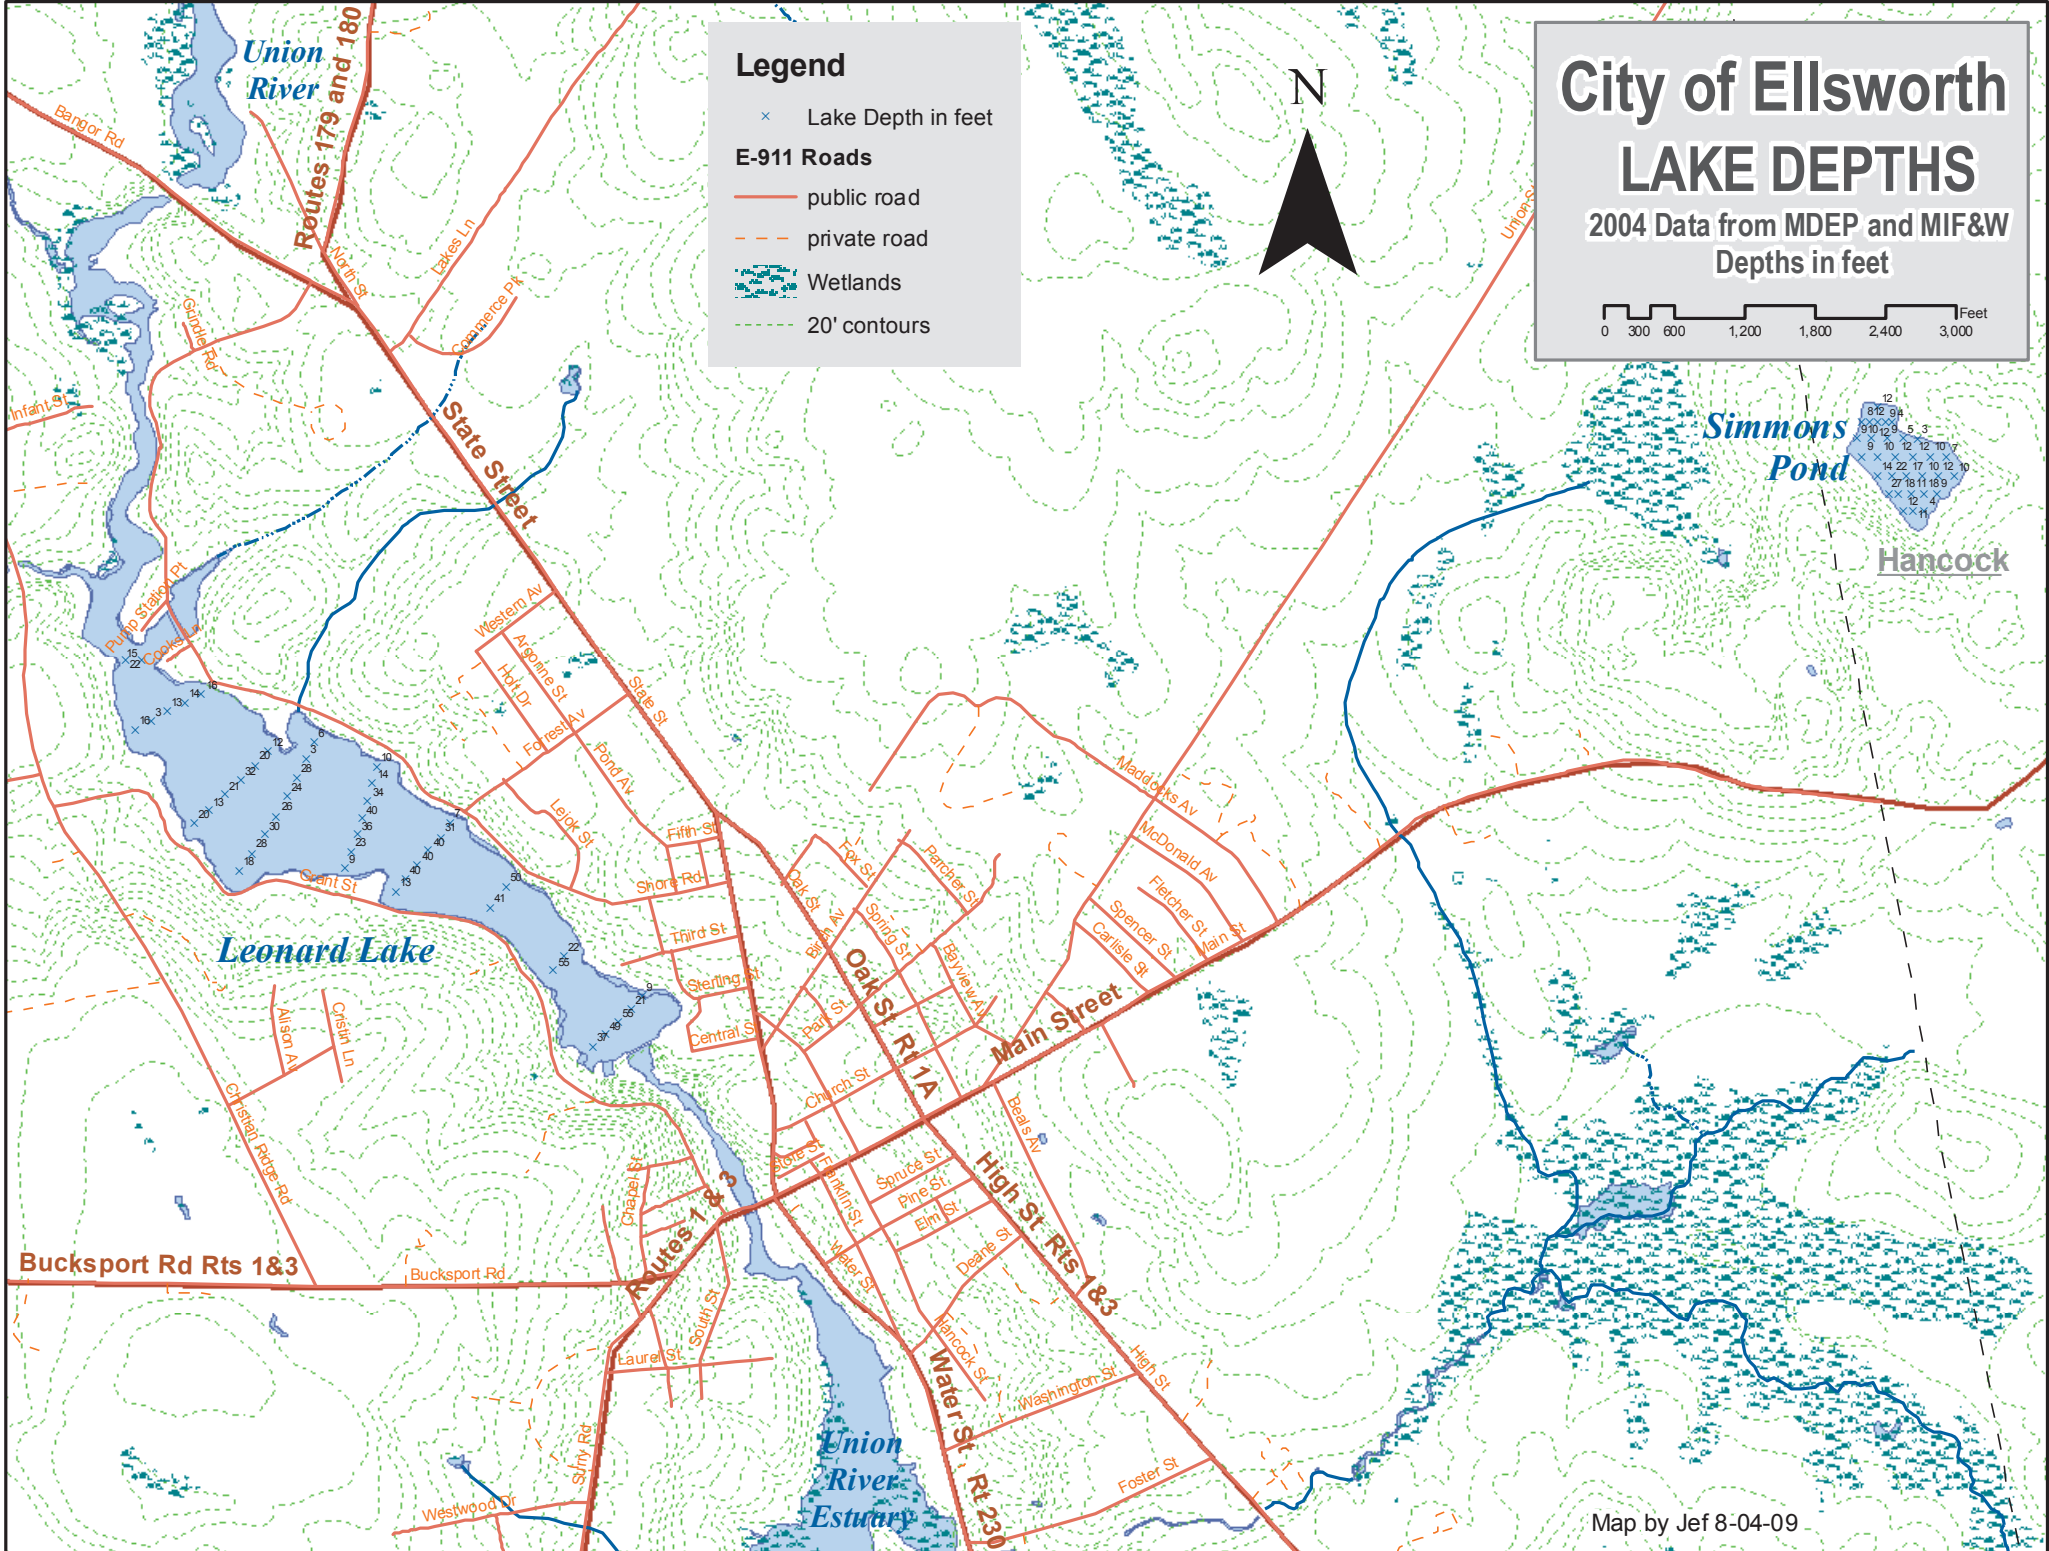

City of Ellsworth LAKE DEPTHS

2004 Data from MDEP and MIF&W
Depths in feet

Legend

- × Lake Depth in feet
- E-911 Roads
 - public road
 - - - private road
- █ Wetlands
- - - 20' contours

Simmons Pond

Hancock