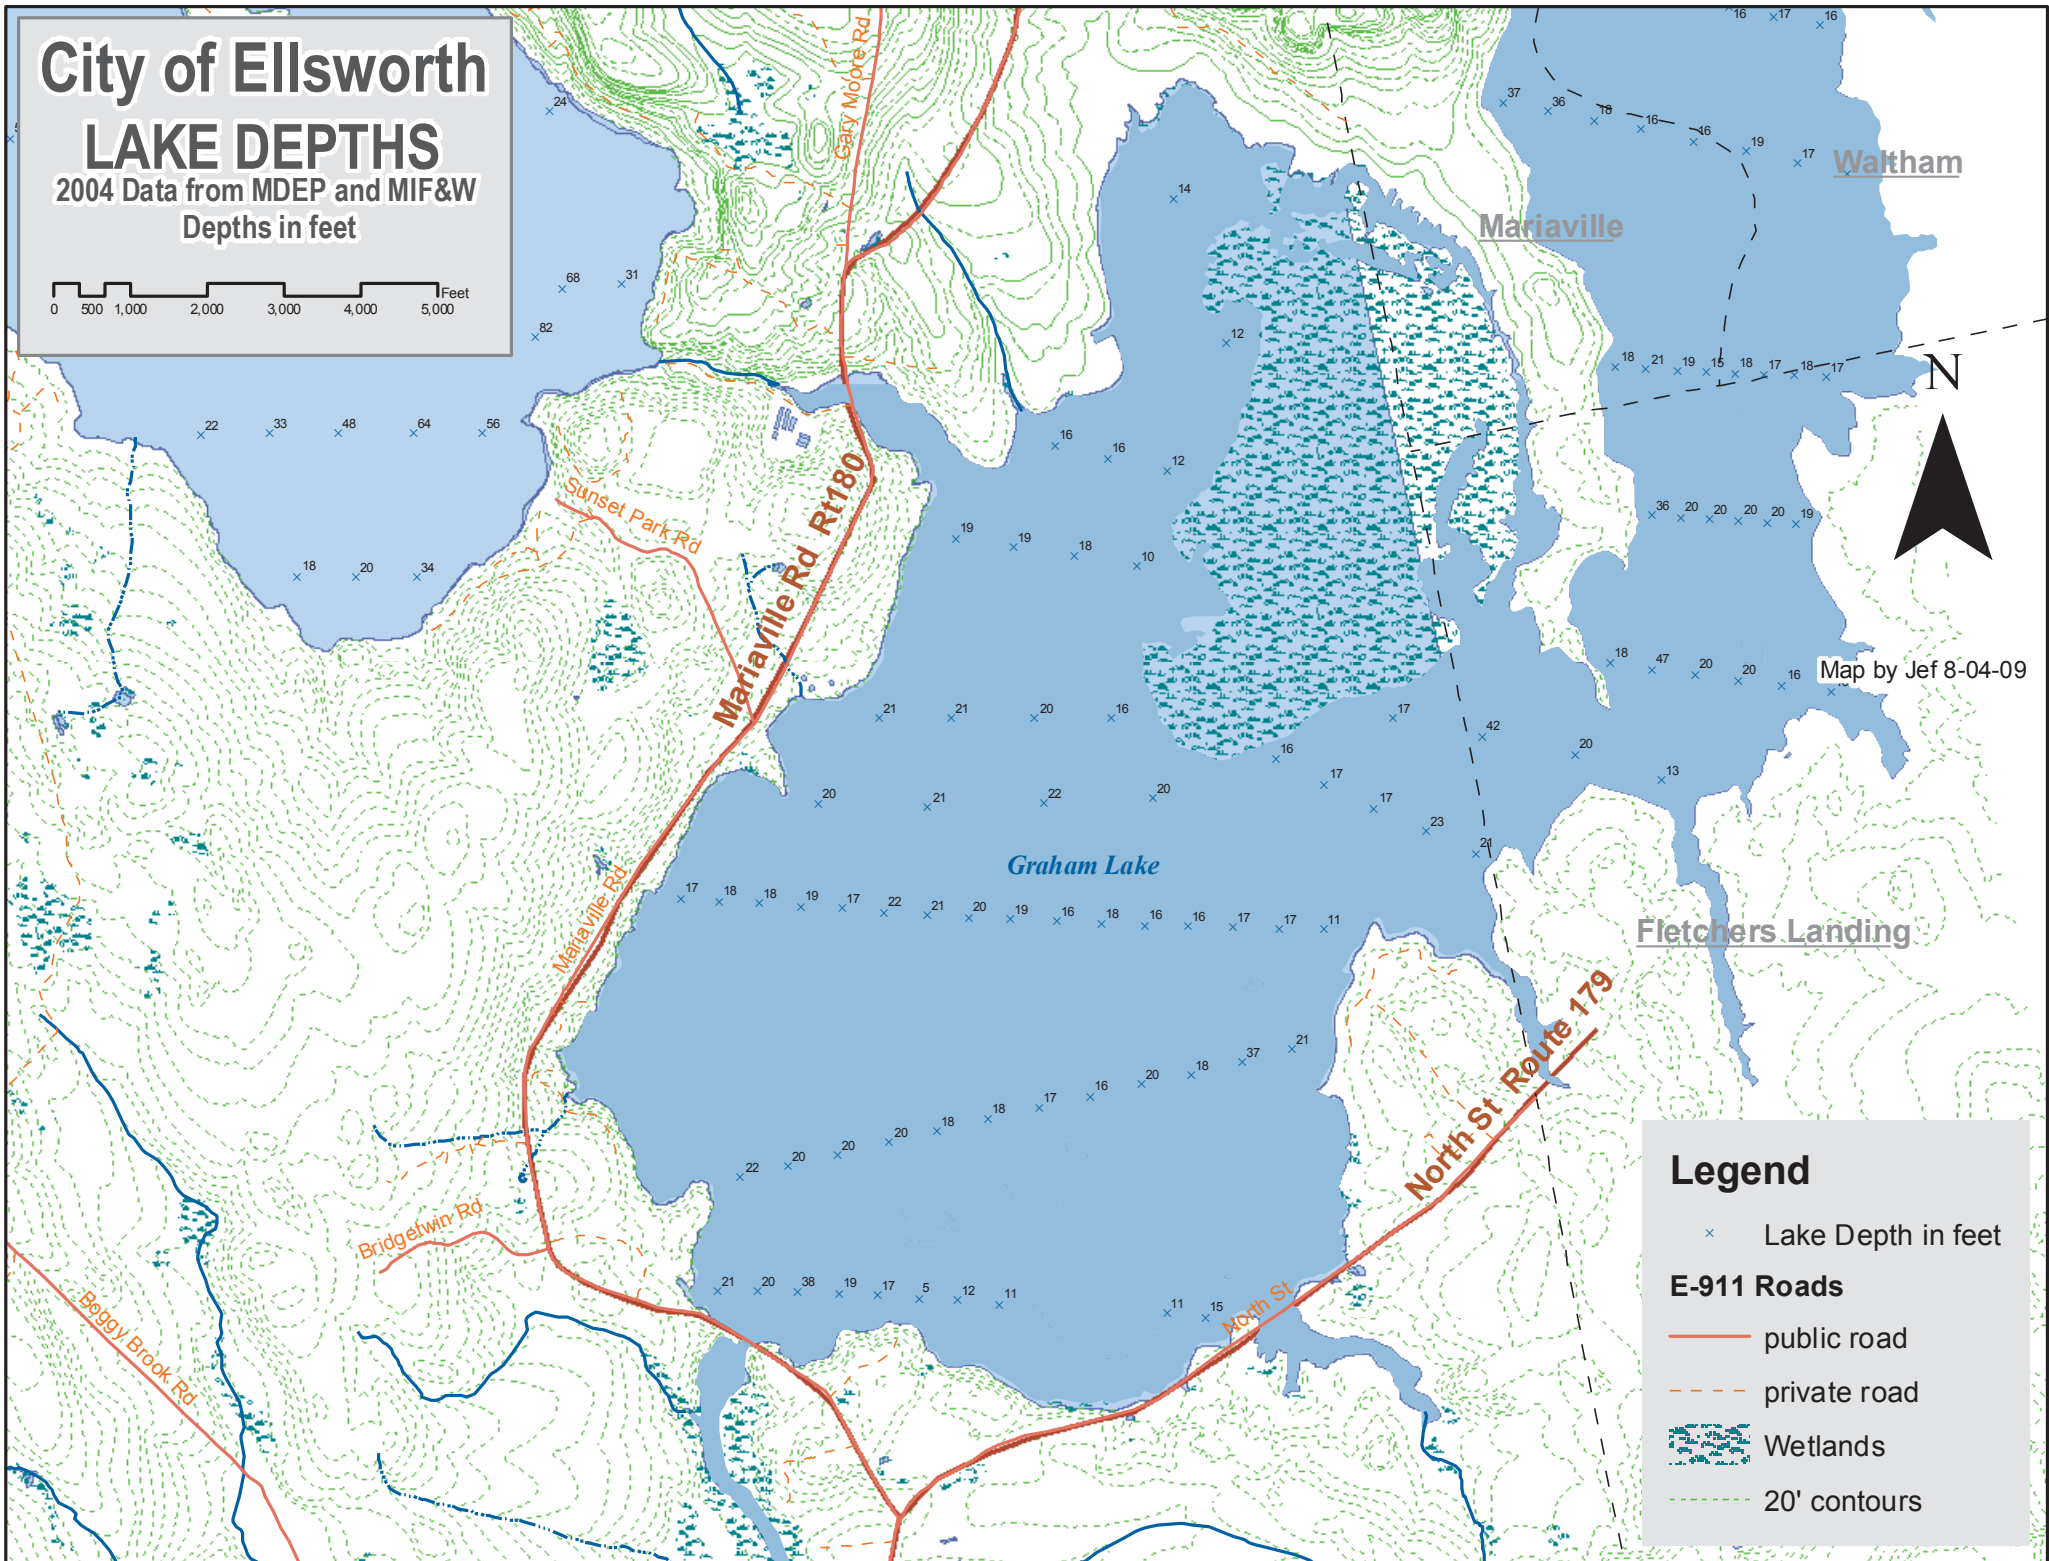

City of Ellsworth

LAKE DEPTHS

2004 Data from MDEP and MIF&W
Depths in feet

Map by Jef 8-04-09

Legend

- × Lake Depth in feet
- E-911 Roads**
- public road
- - - private road
- Wetlands
- 20' contours