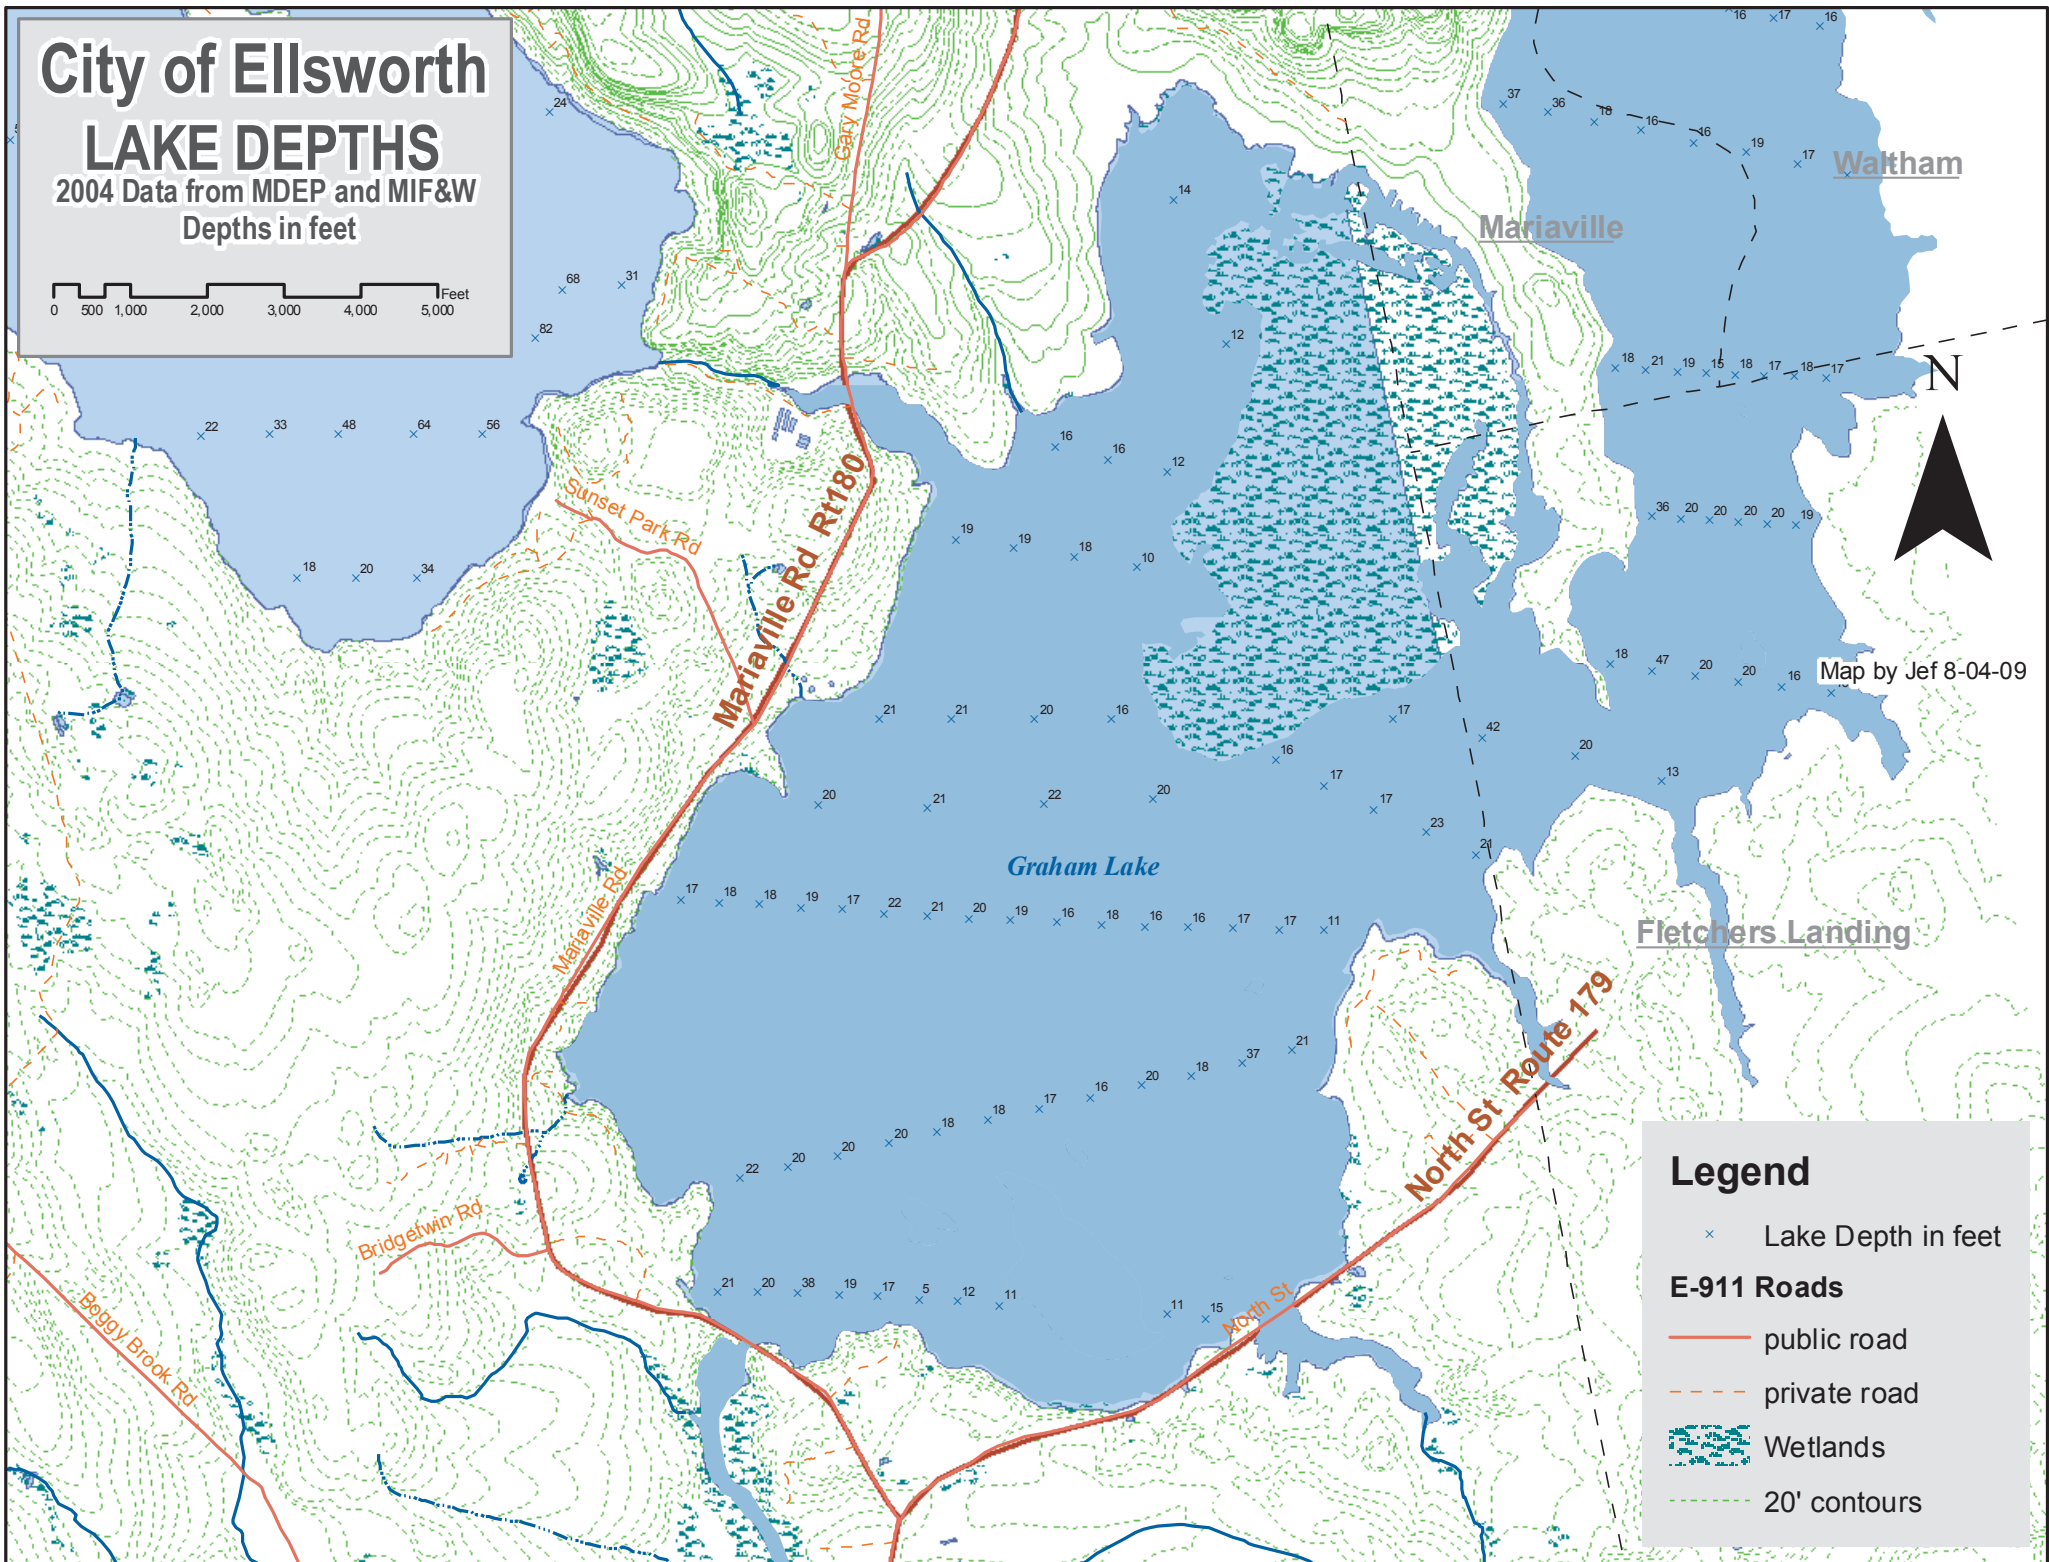

City of Ellsworth LAKE DEPTHS

2004 Data from MDEP and MIF&W
Depths in feet

Waltham

Mariaville

Map by Jef 8-04-09

Graham Lake

Fletchers Landing

Legend

- x Lake Depth in feet
- E-911 Roads**
 - public road
 - private road
- Wetlands
- 20' contours