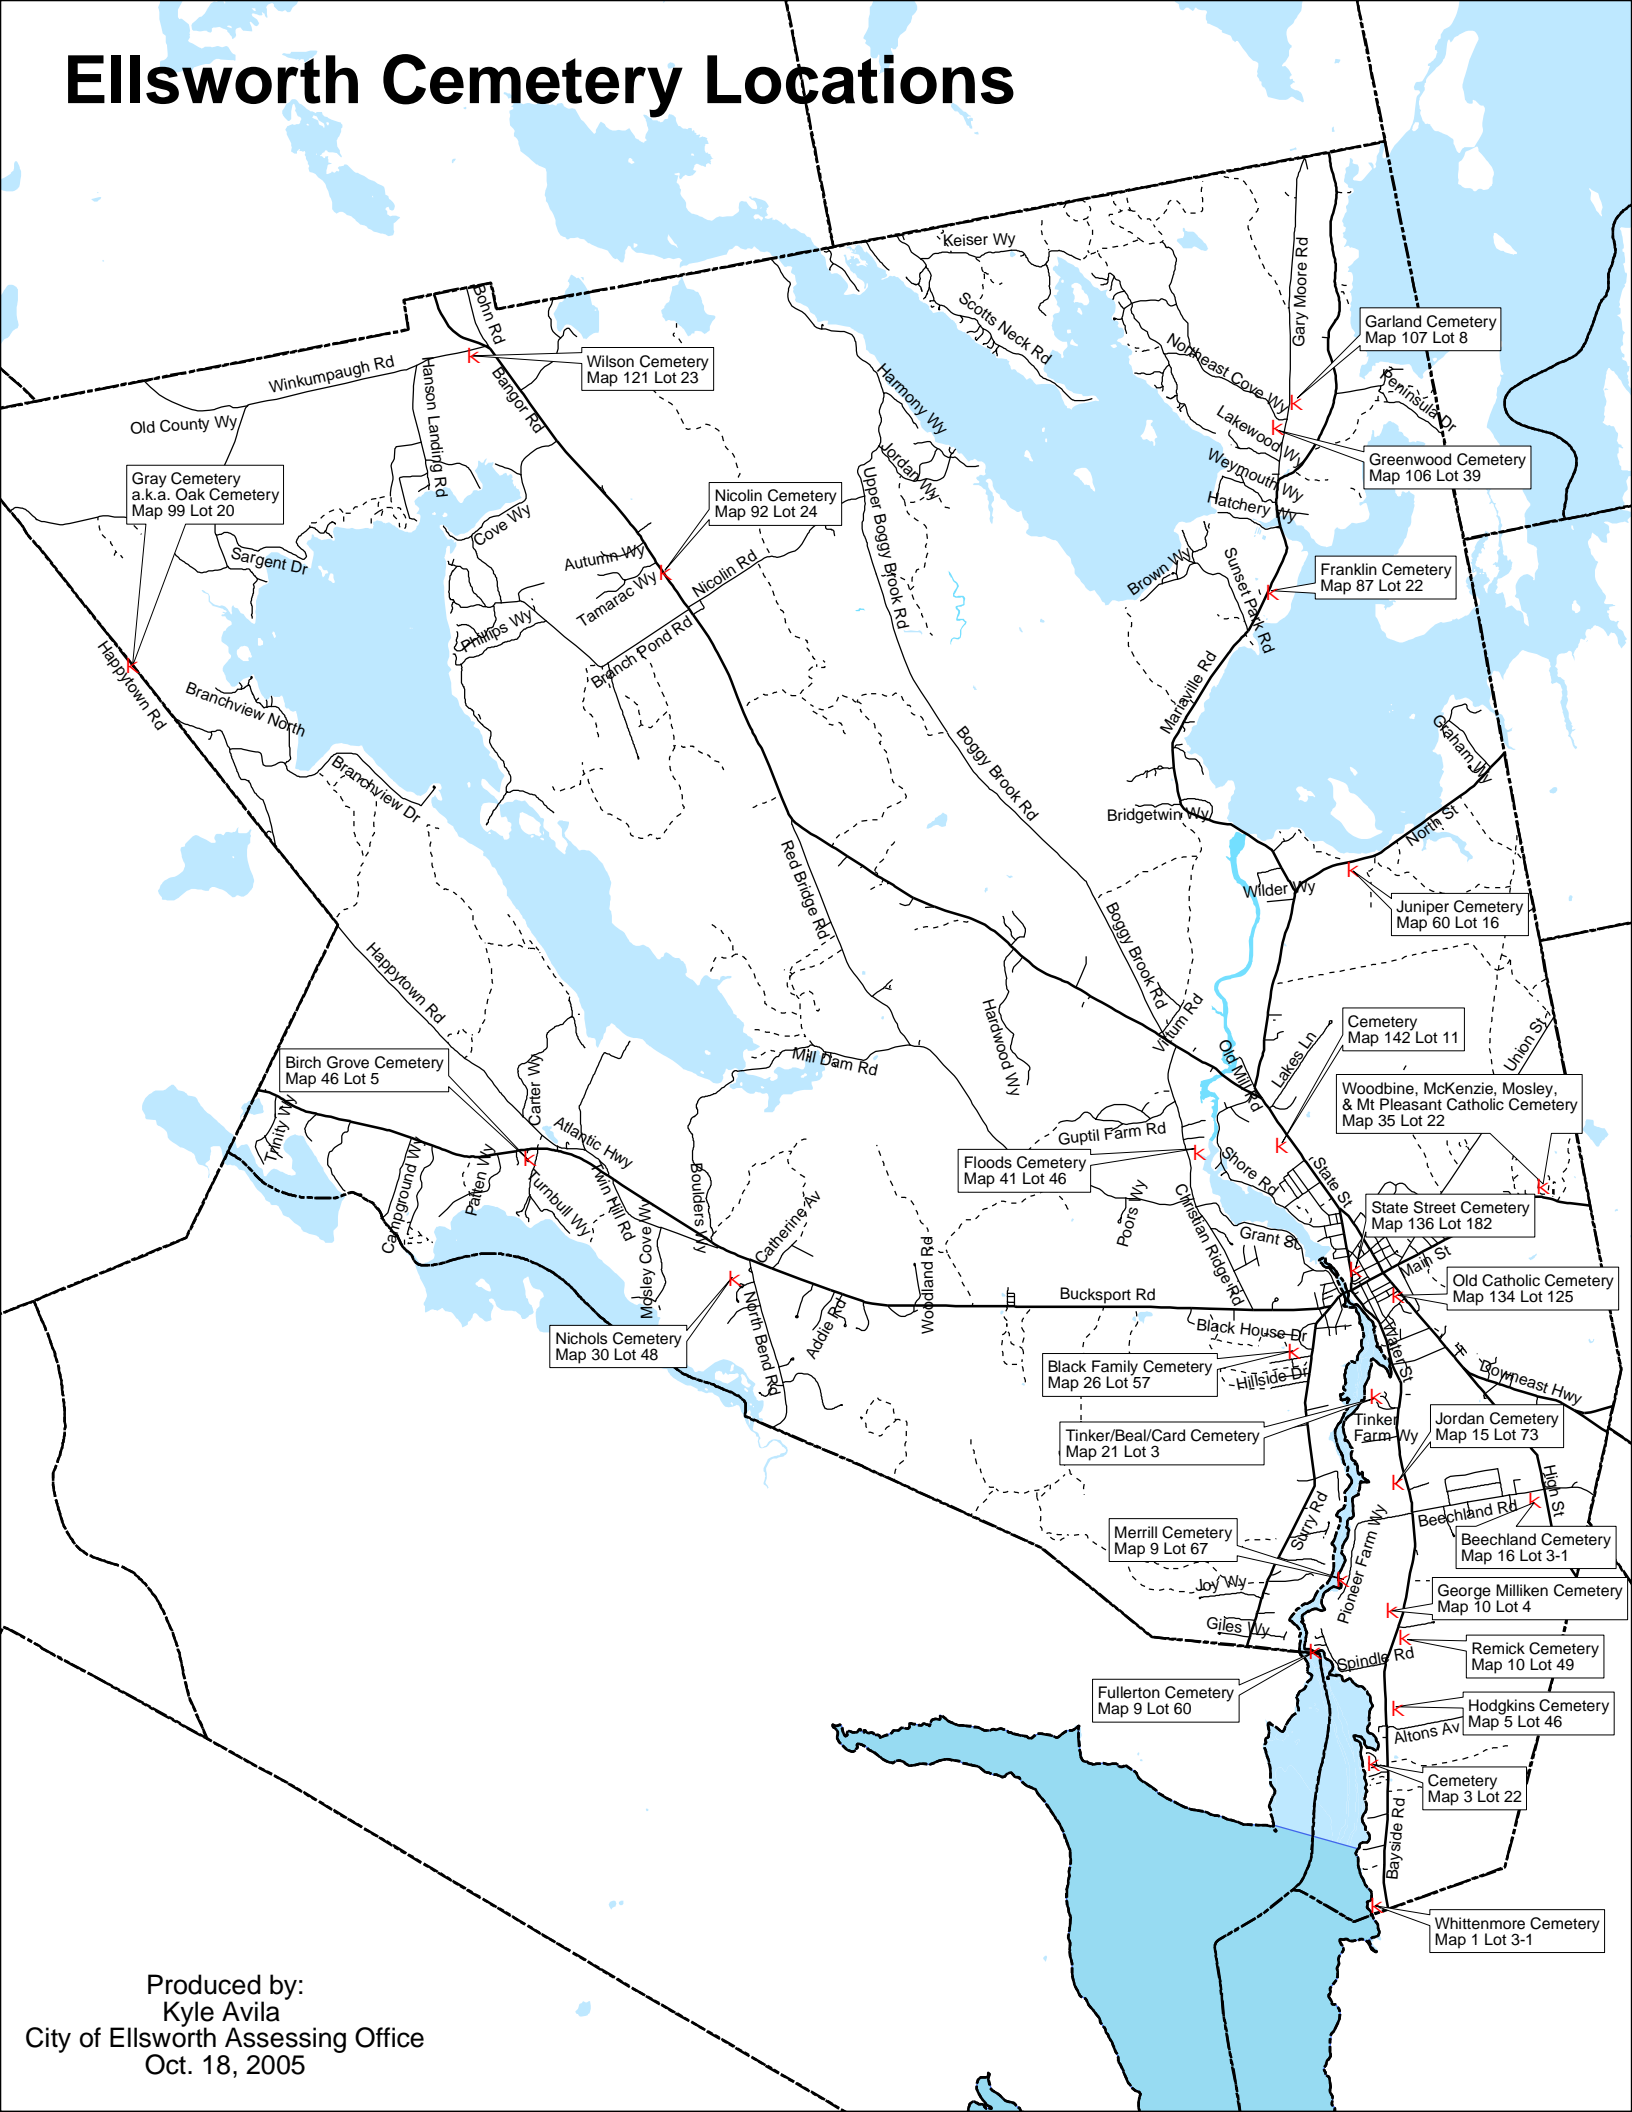

Ellsworth Cemetery Locations

Produced by:
 Kyle Avila
 City of Ellsworth Assessing Office
 Oct. 18, 2005