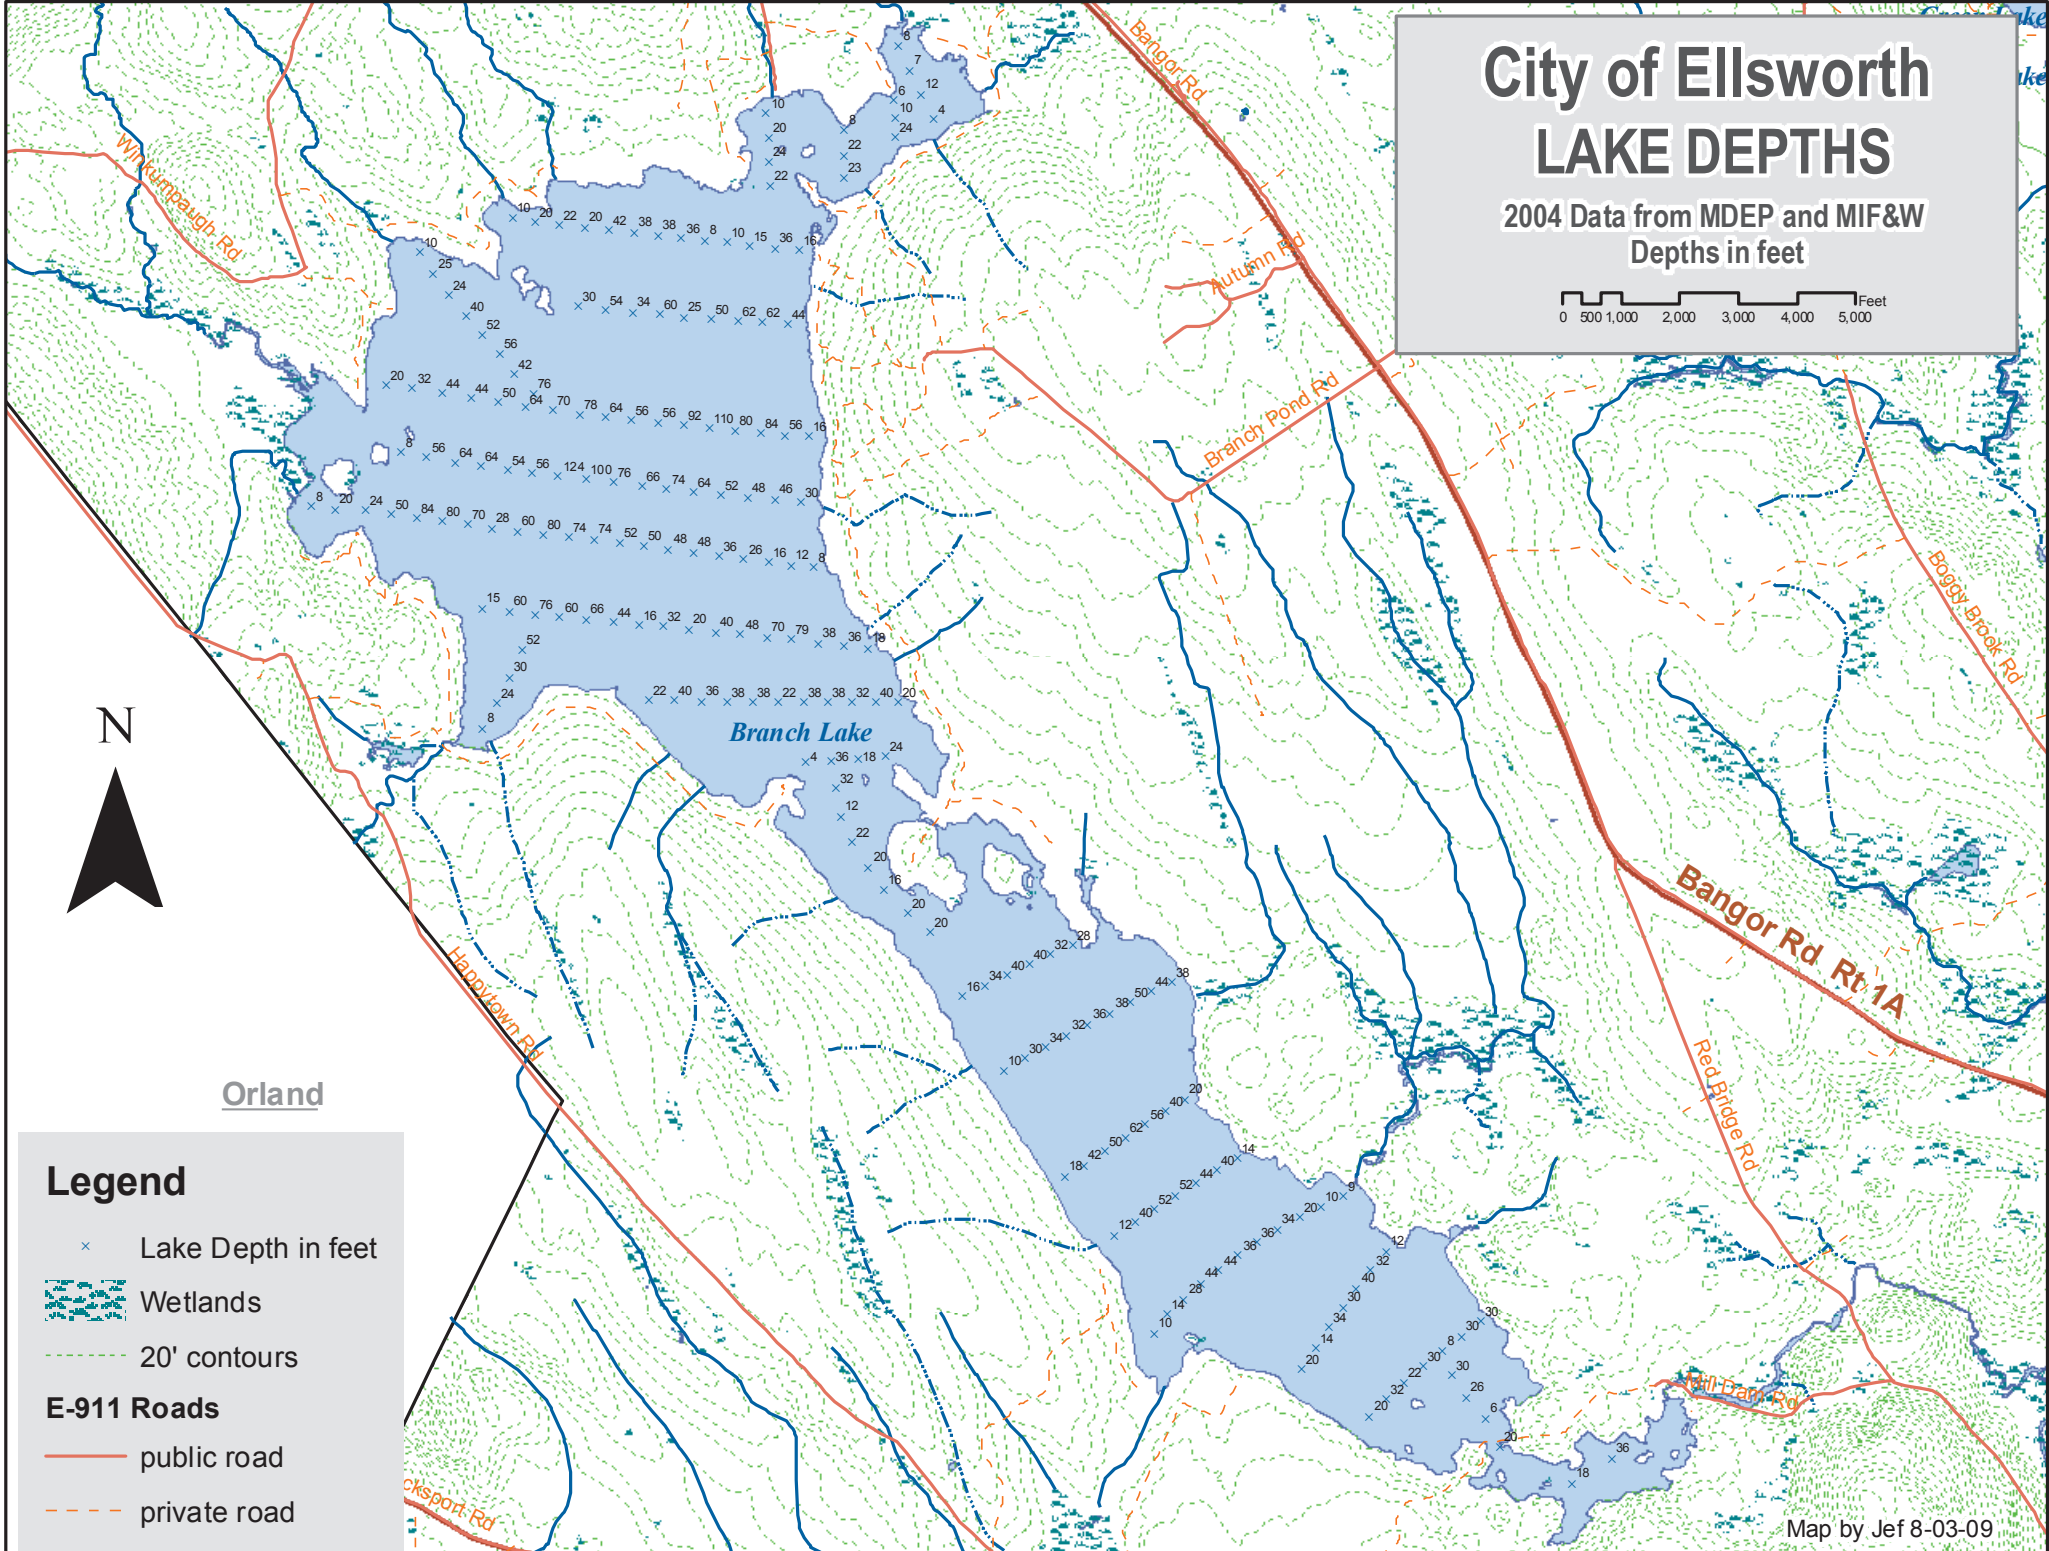

City of Ellsworth LAKE DEPTHS

2004 Data from MDEP and MIF&W
Depths in feet

Orland

Legend

- x Lake Depth in feet
- Wetlands
- 20' contours
- E-911 Roads**
 - public road
 - private road

Map by Jef 8-03-09