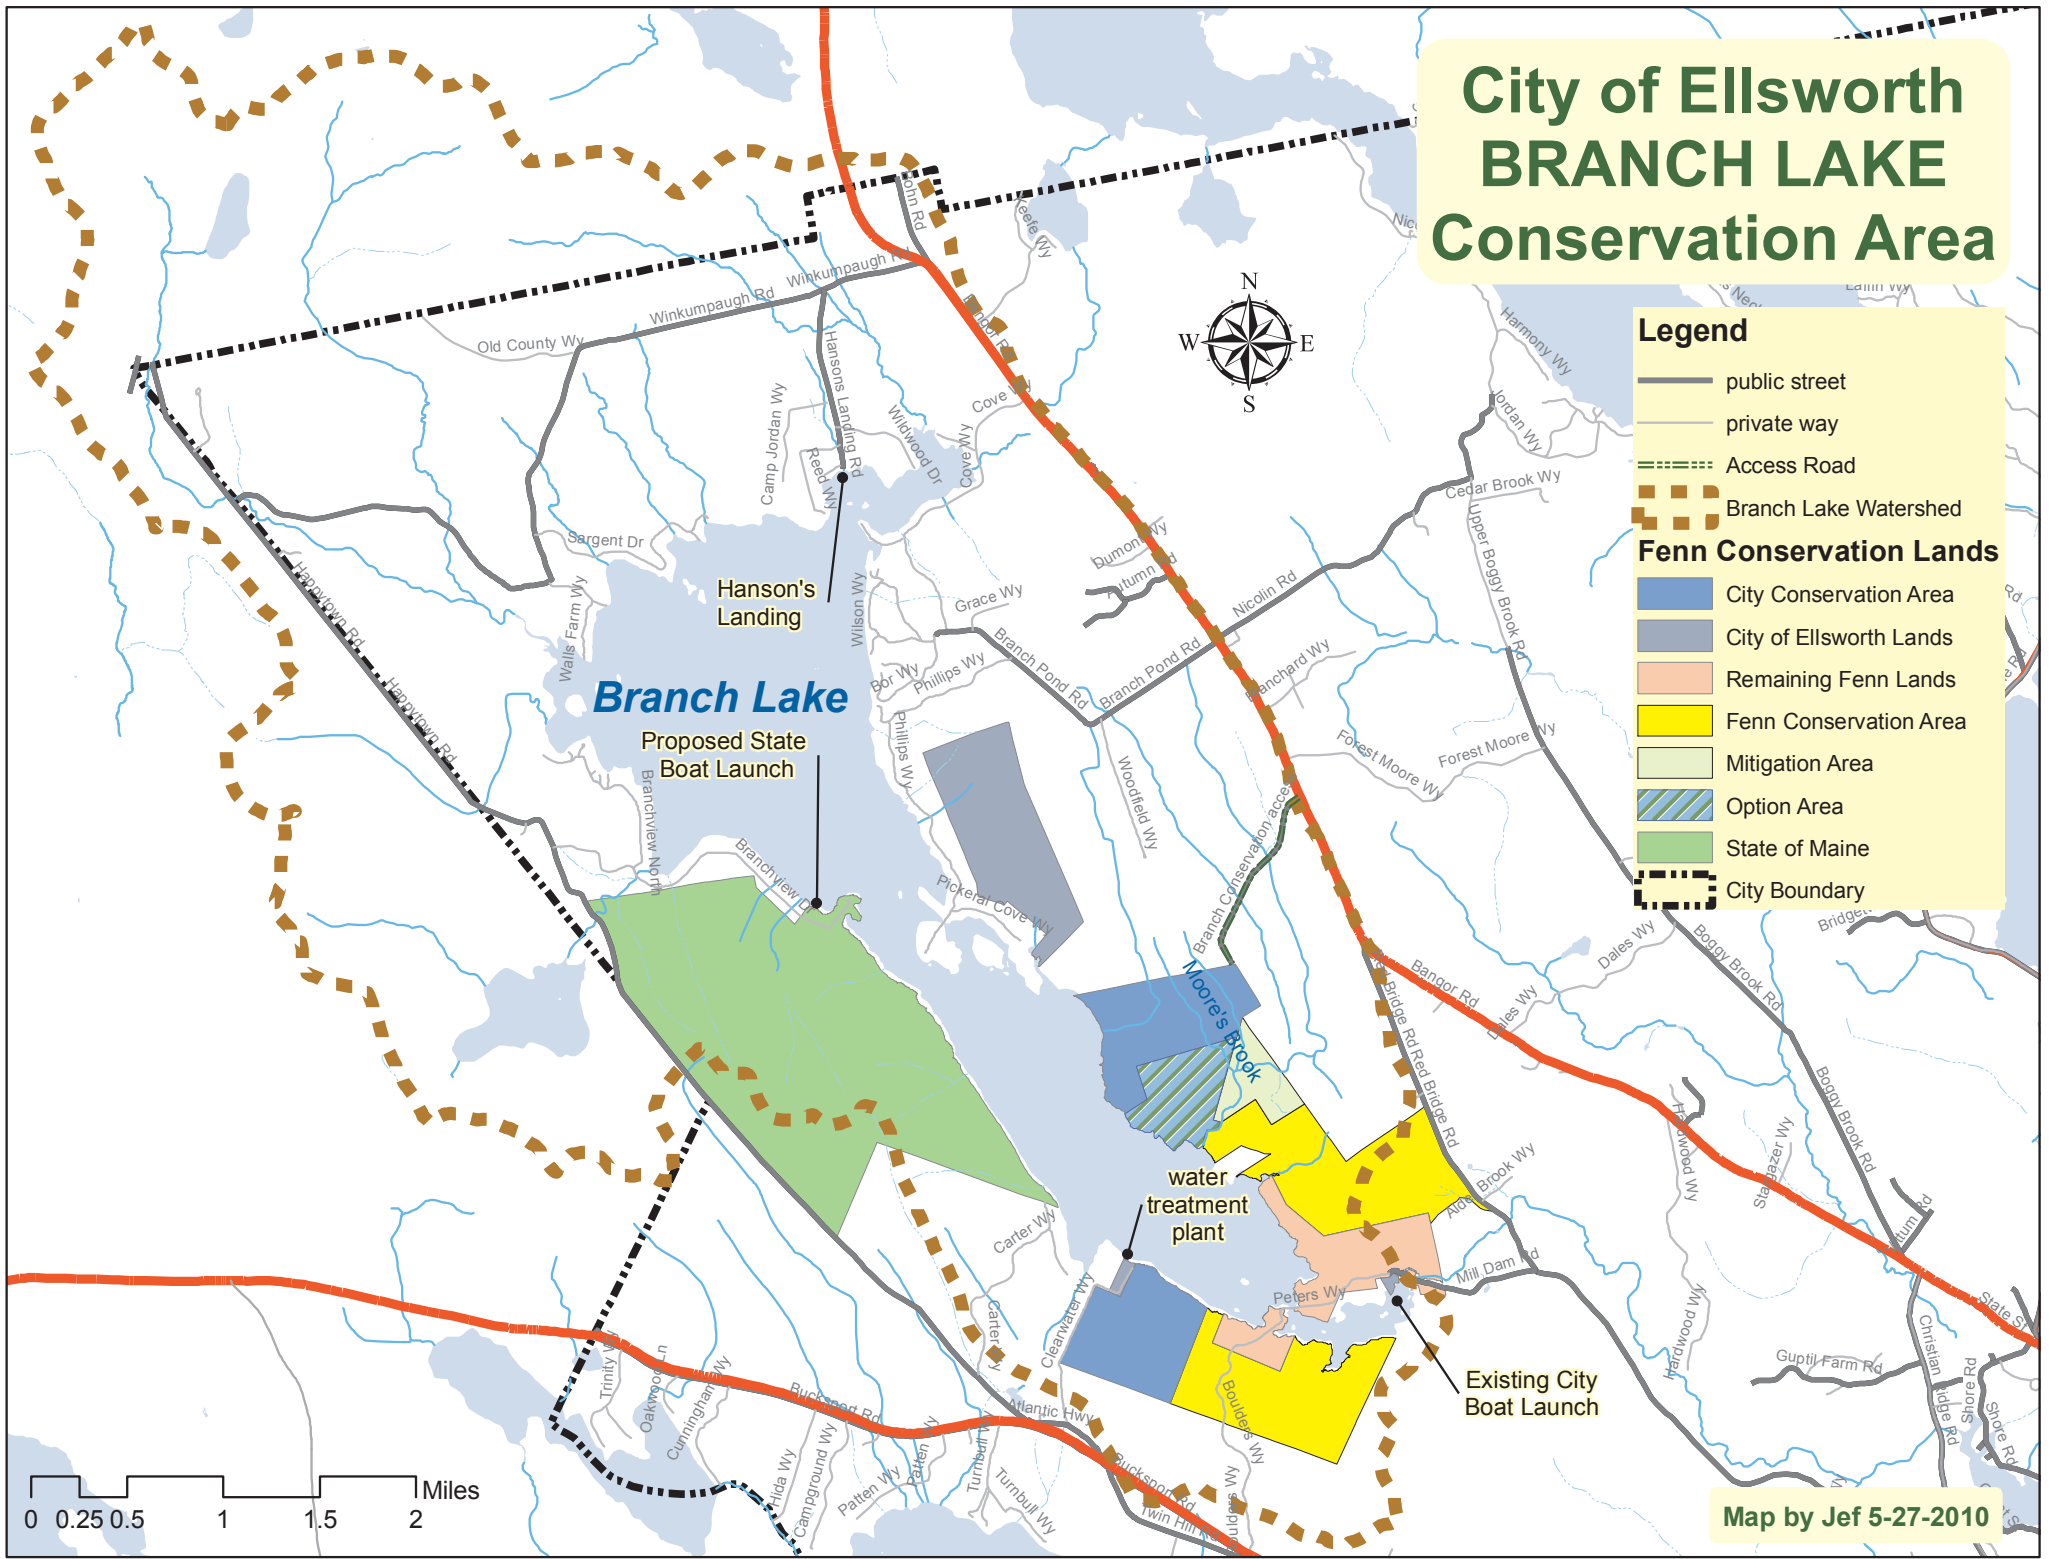

# City of Ellsworth BRANCH LAKE Conservation Area

## Legend

- public street
- private way
- Access Road
- Branch Lake Watershed
- Fenn Conservation Lands**
- City Conservation Area
- City of Ellsworth Lands
- Remaining Fenn Lands
- Fenn Conservation Area
- Mitigation Area
- Option Area
- State of Maine
- City Boundary

Map by Jef 5-27-2010