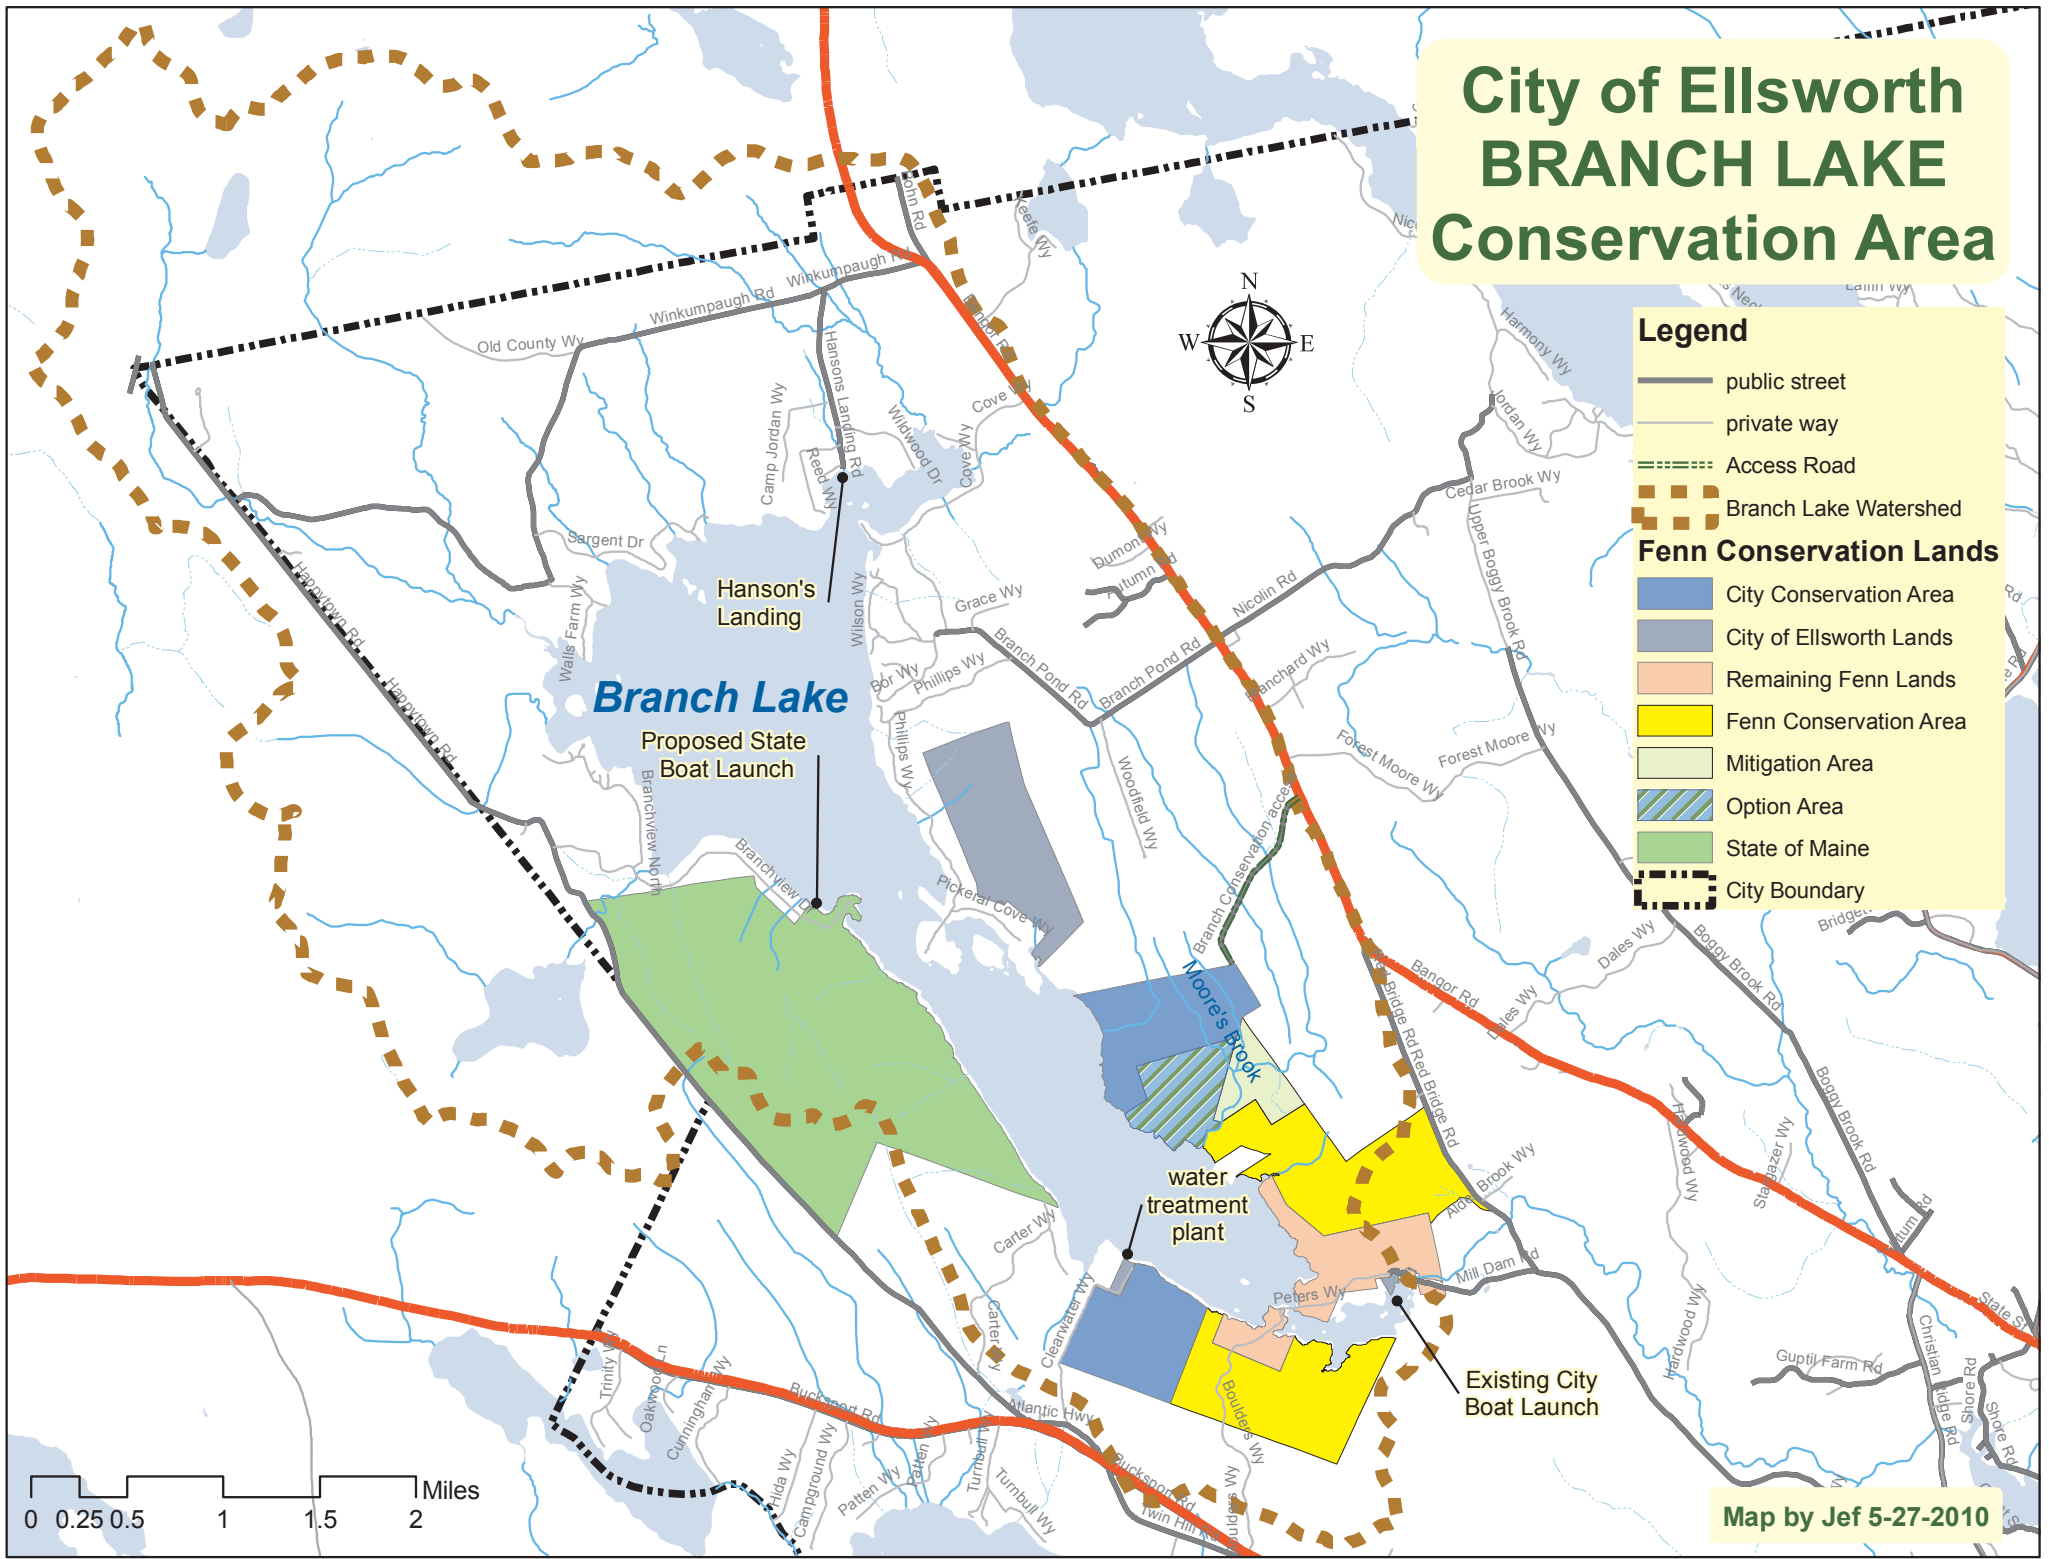

City of Ellsworth BRANCH LAKE Conservation Area

Legend

- public street
- private way
- Access Road
- Branch Lake Watershed

Fenn Conservation Lands

- City Conservation Area
- City of Ellsworth Lands
- Remaining Fenn Lands
- Fenn Conservation Area
- Mitigation Area
- Option Area
- State of Maine
- City Boundary

Map by Jef 5-27-2010