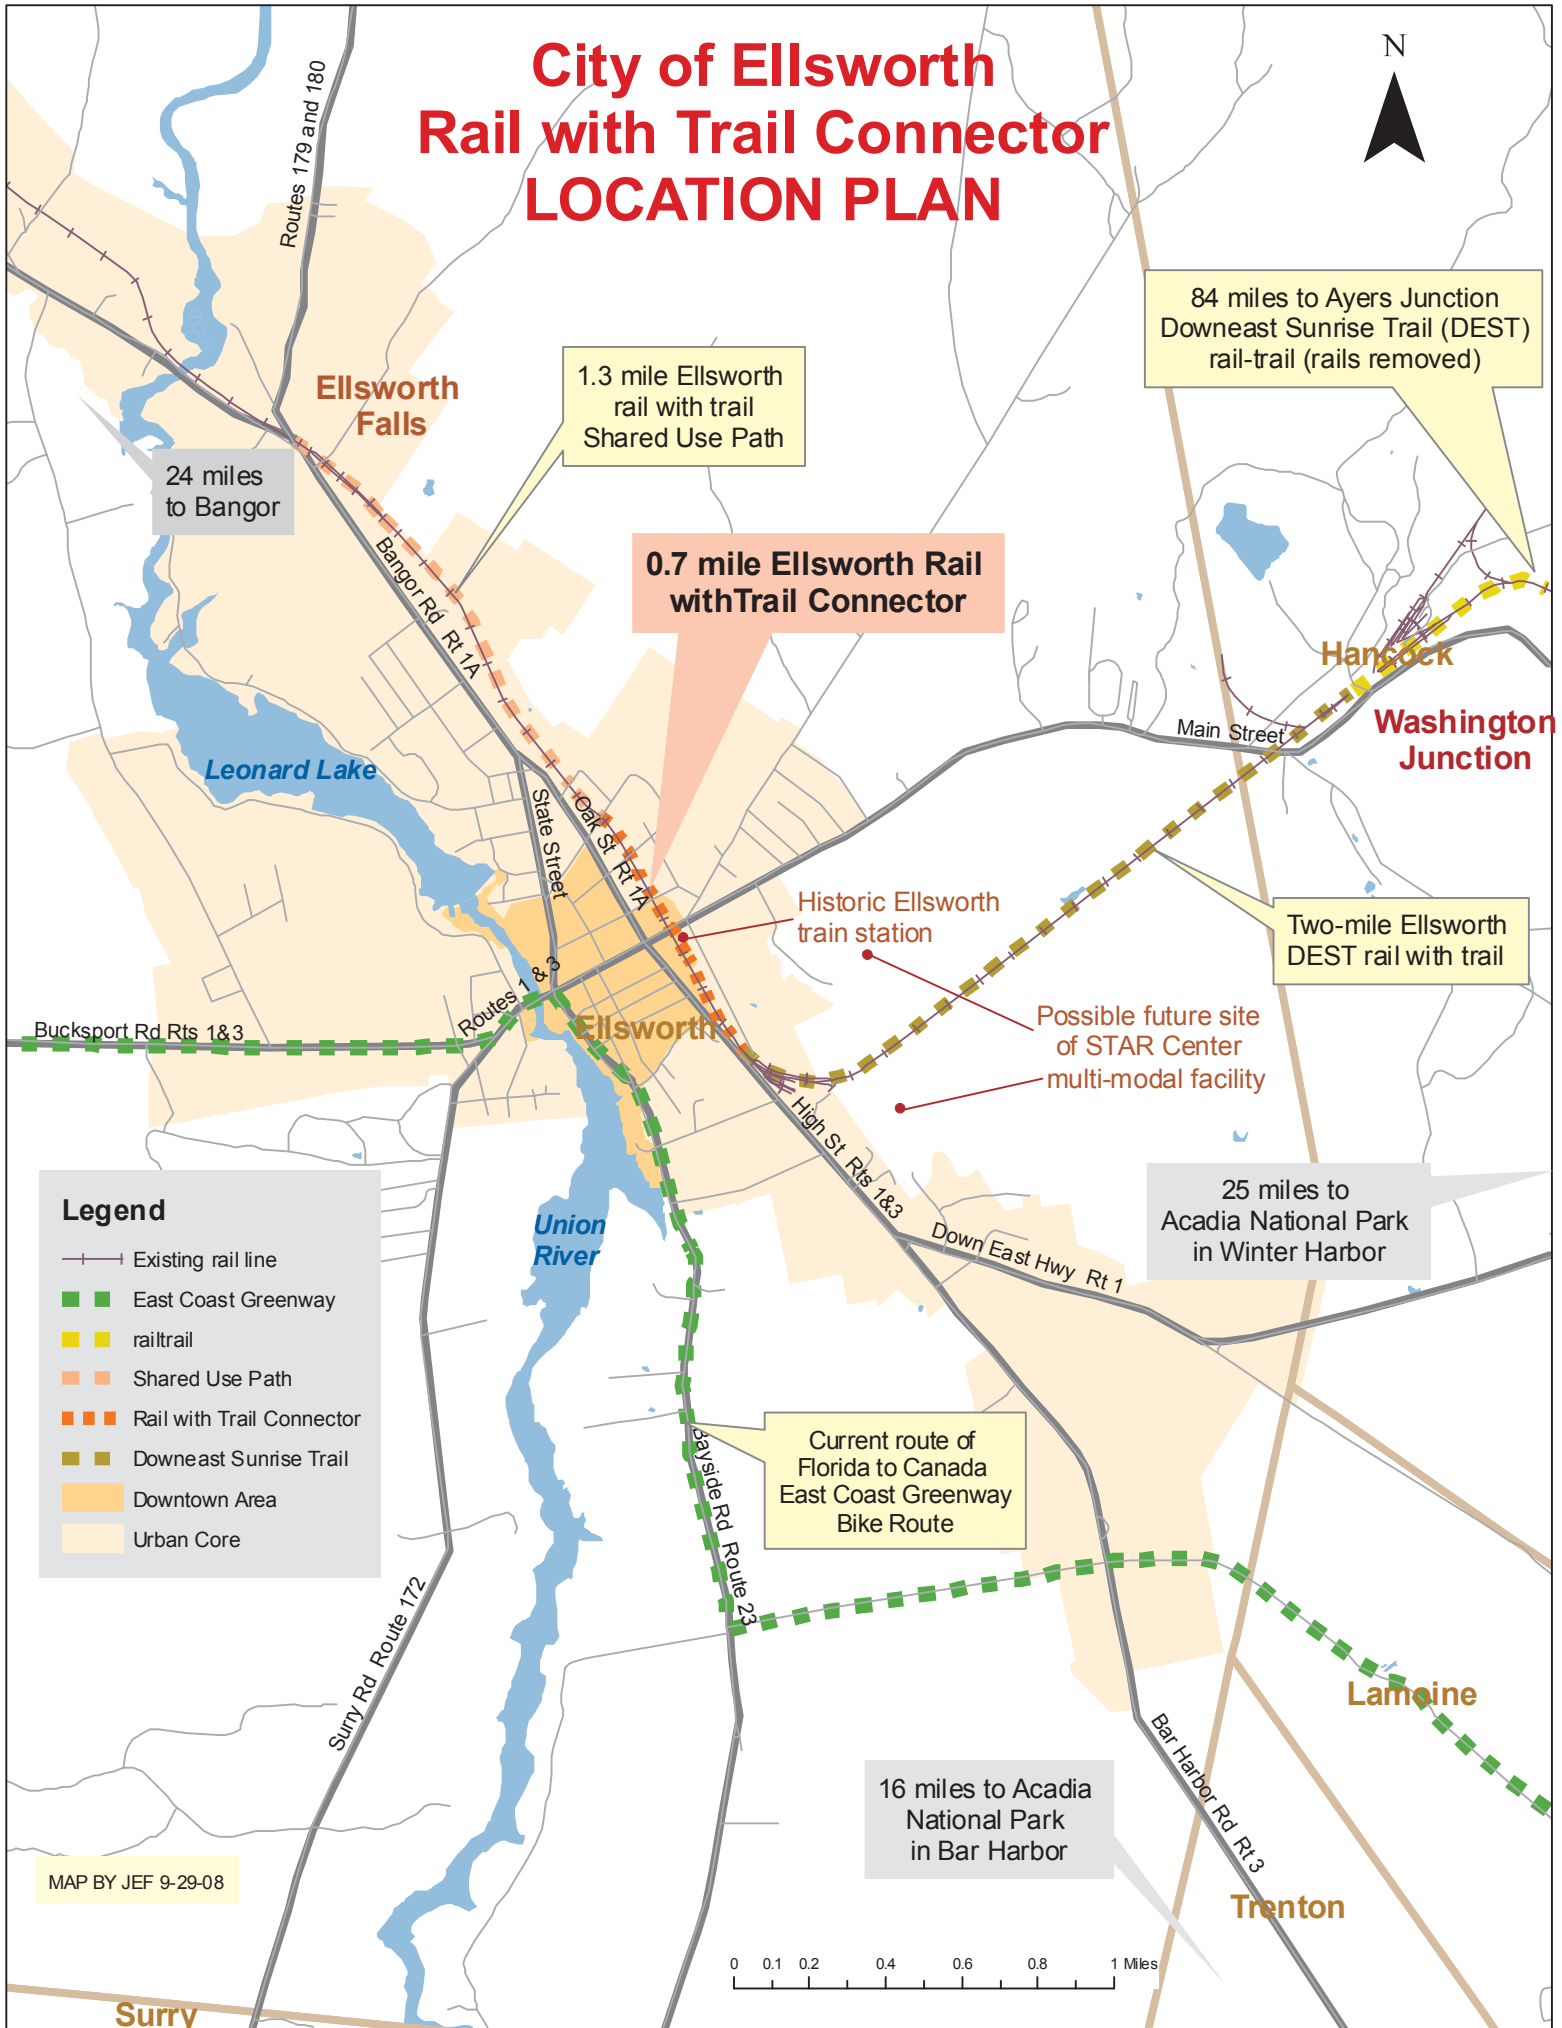

City of Ellsworth Rail with Trail Connector LOCATION PLAN

24 miles to Bangor

1.3 mile Ellsworth rail with trail Shared Use Path

0.7 mile Ellsworth Rail with Trail Connector

84 miles to Ayers Junction Downeast Sunrise Trail (DEST) rail-trail (rails removed)

Two-mile Ellsworth DEST rail with trail

25 miles to Acadia National Park in Winter Harbor

16 miles to Acadia National Park in Bar Harbor

Legend

- Existing rail line
- East Coast Greenway
- railtrail
- Shared Use Path
- Rail with Trail Connector
- Downeast Sunrise Trail
- Downtown Area
- Urban Core

MAP BY JEF 9-29-08