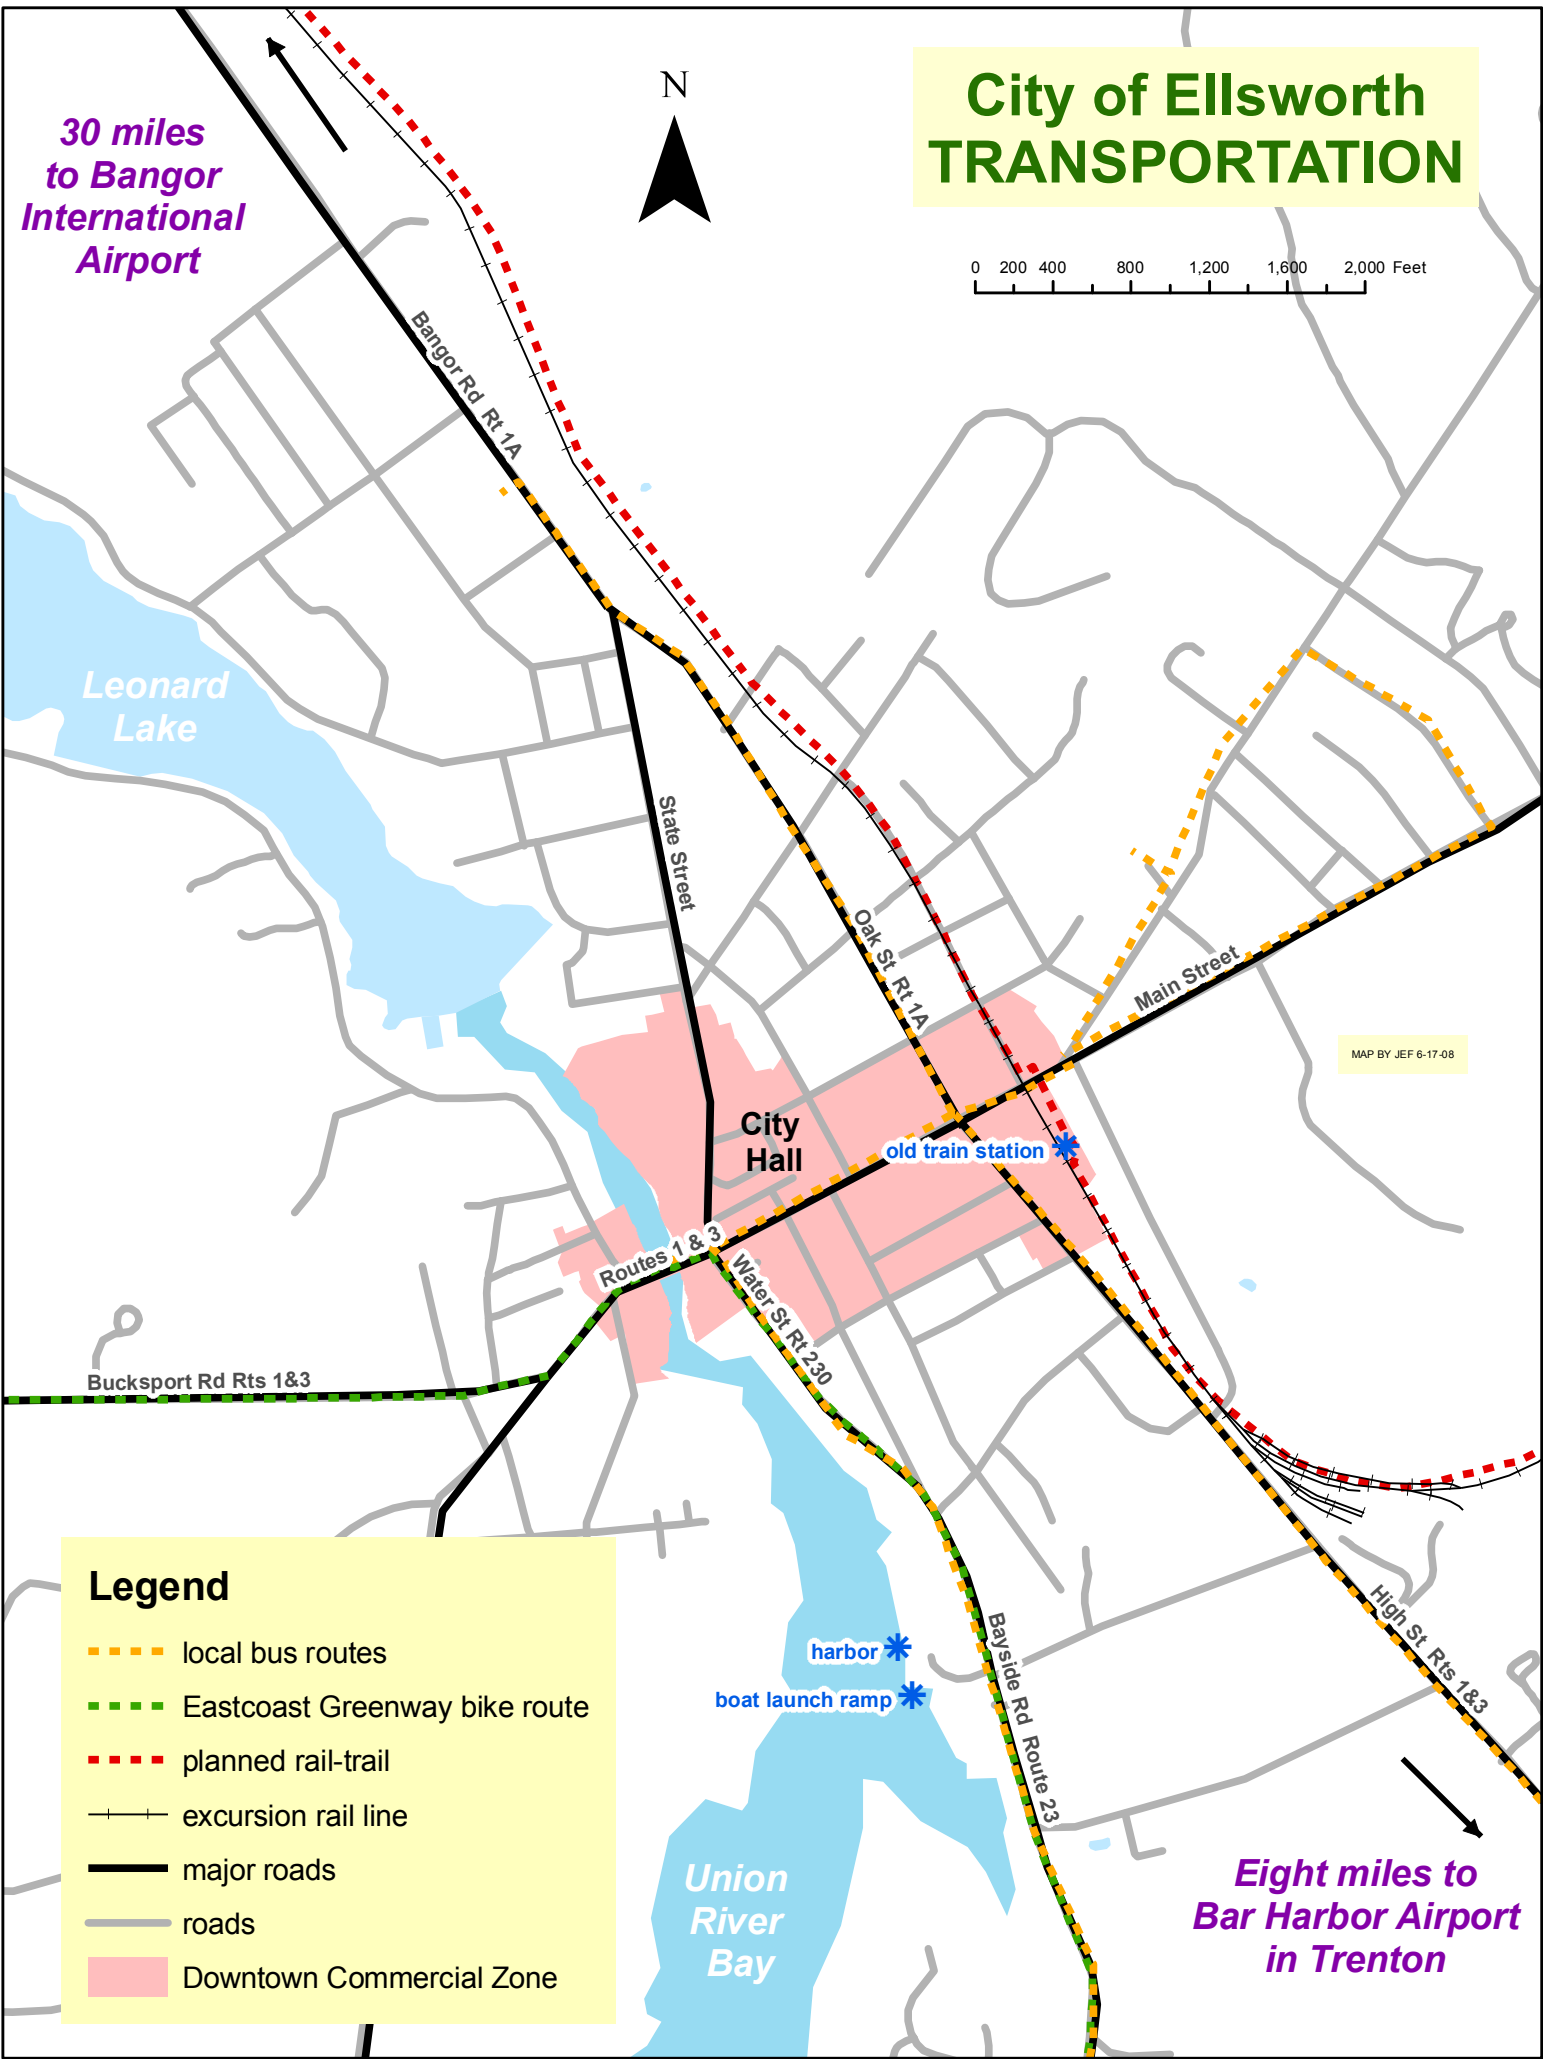

City of Ellsworth TRANSPORTATION

0 200 400 800 1,200 1,600 2,000 Feet

30 miles
to Bangor
International
Airport

MAP BY JEF 6-17-08

Legend

- local bus routes
- Eastcoast Greenway bike route
- planned rail-trail
- excursion rail line
- major roads
- roads
- Downtown Commercial Zone

Eight miles
to Bar Harbor Airport
in Trenton