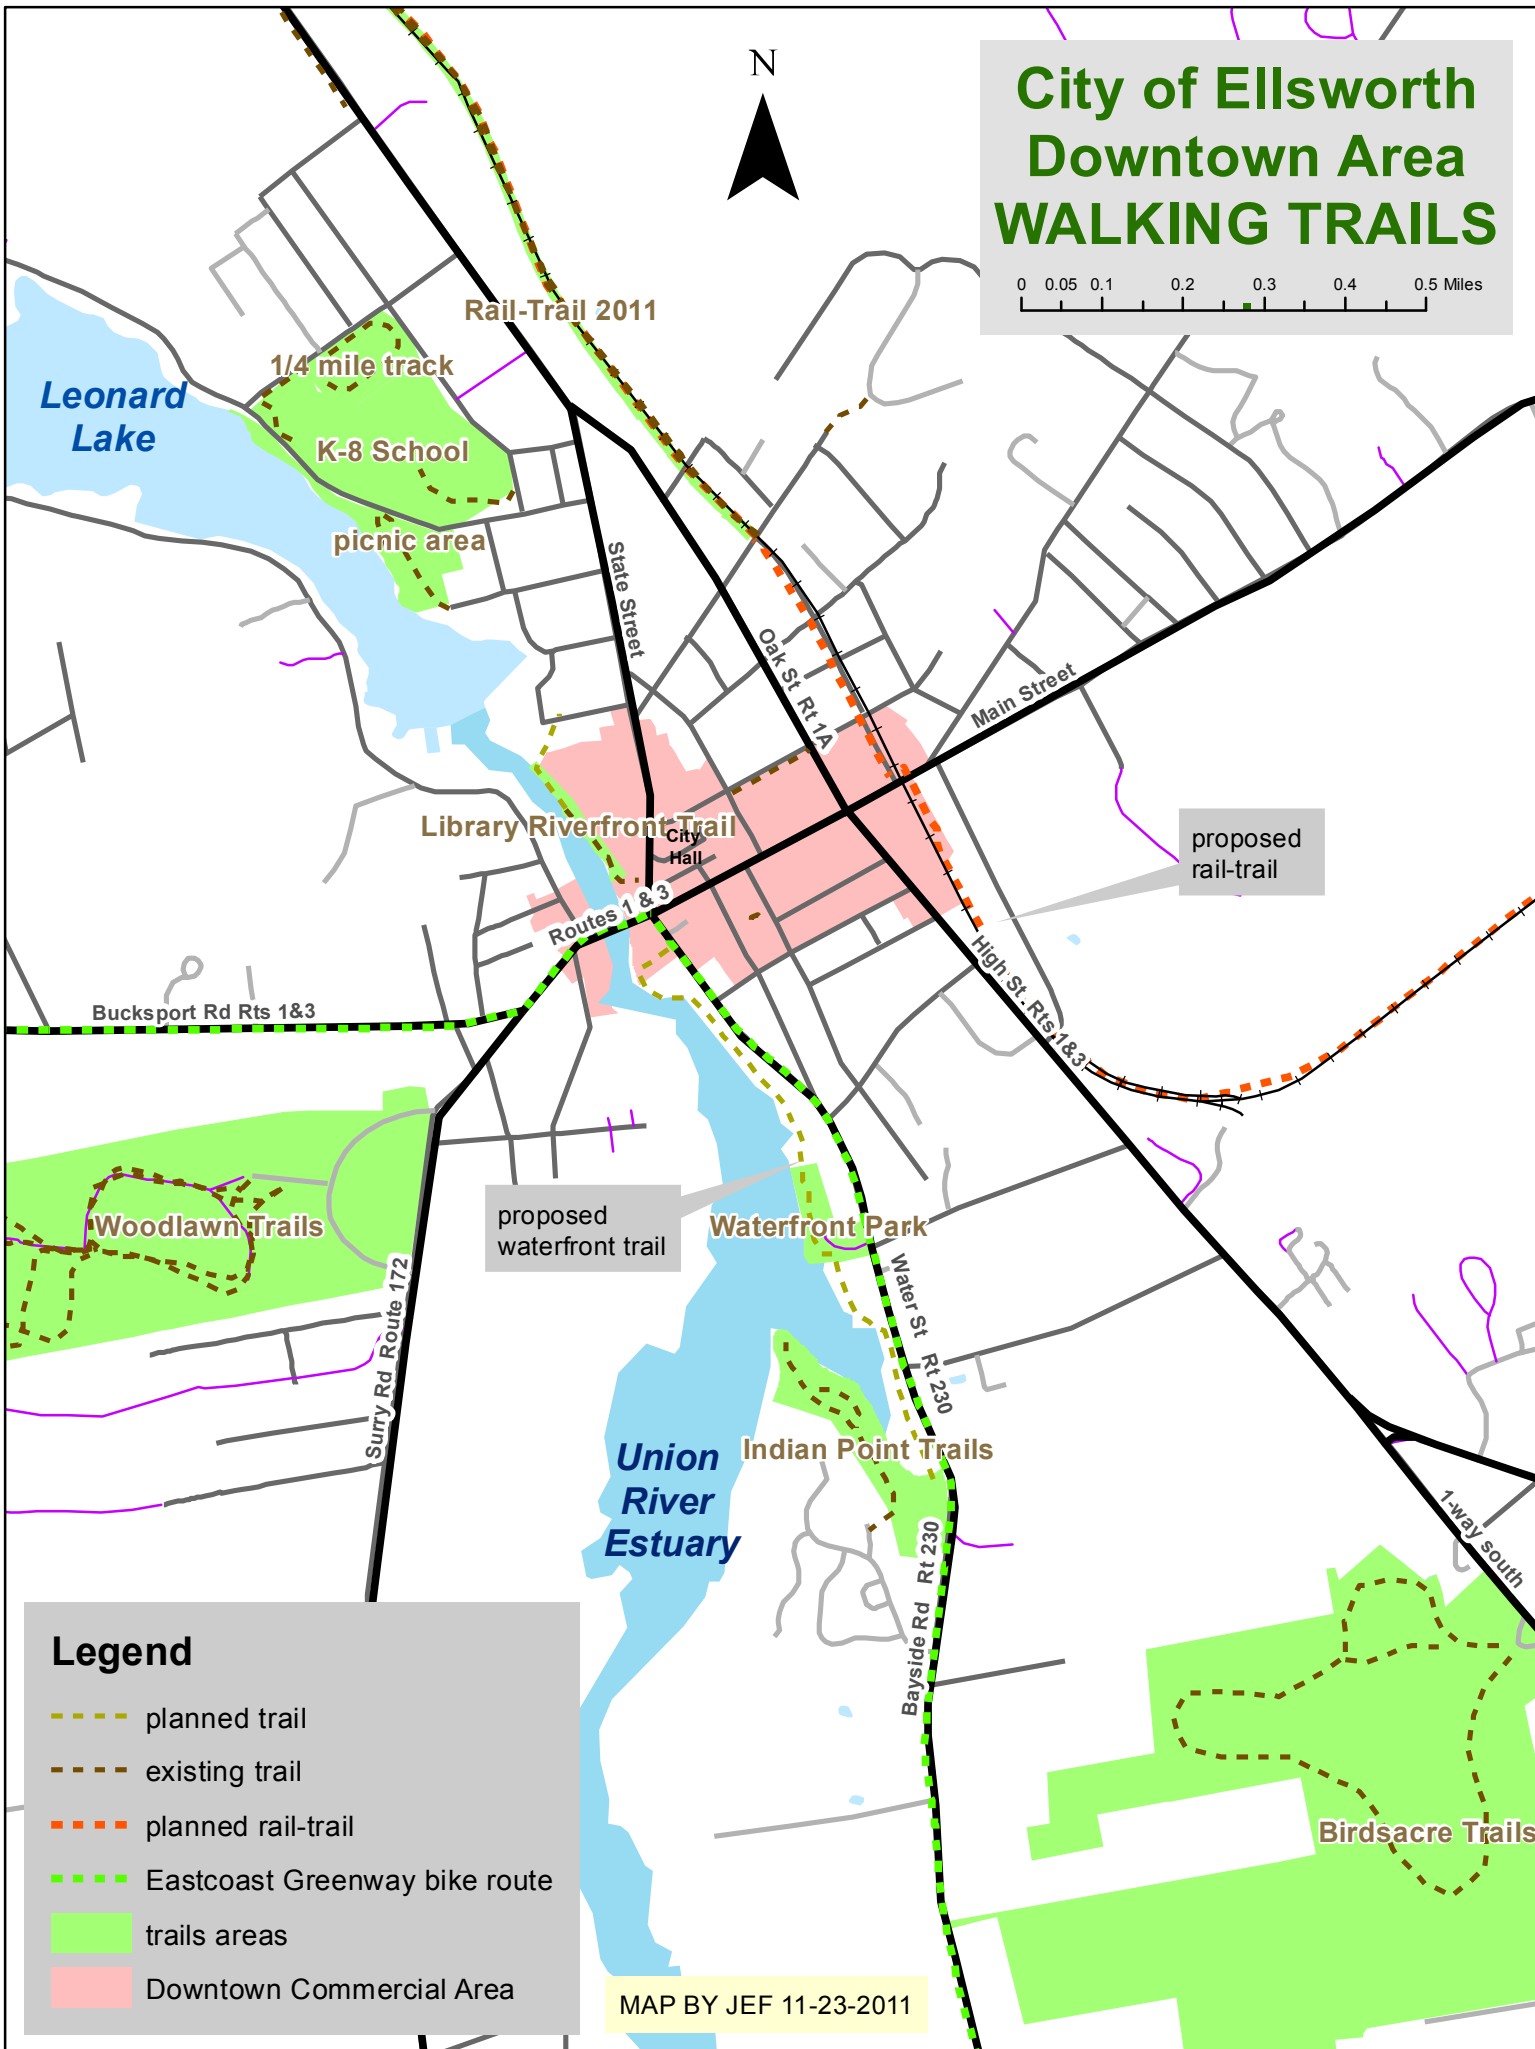

City of Ellsworth Downtown Area WALKING TRAILS

Legend

- planned trail
- existing trail
- planned rail-trail
- Eastcoast Greenway bike route
- trails areas
- Downtown Commercial Area

MAP BY JEF 11-23-2011