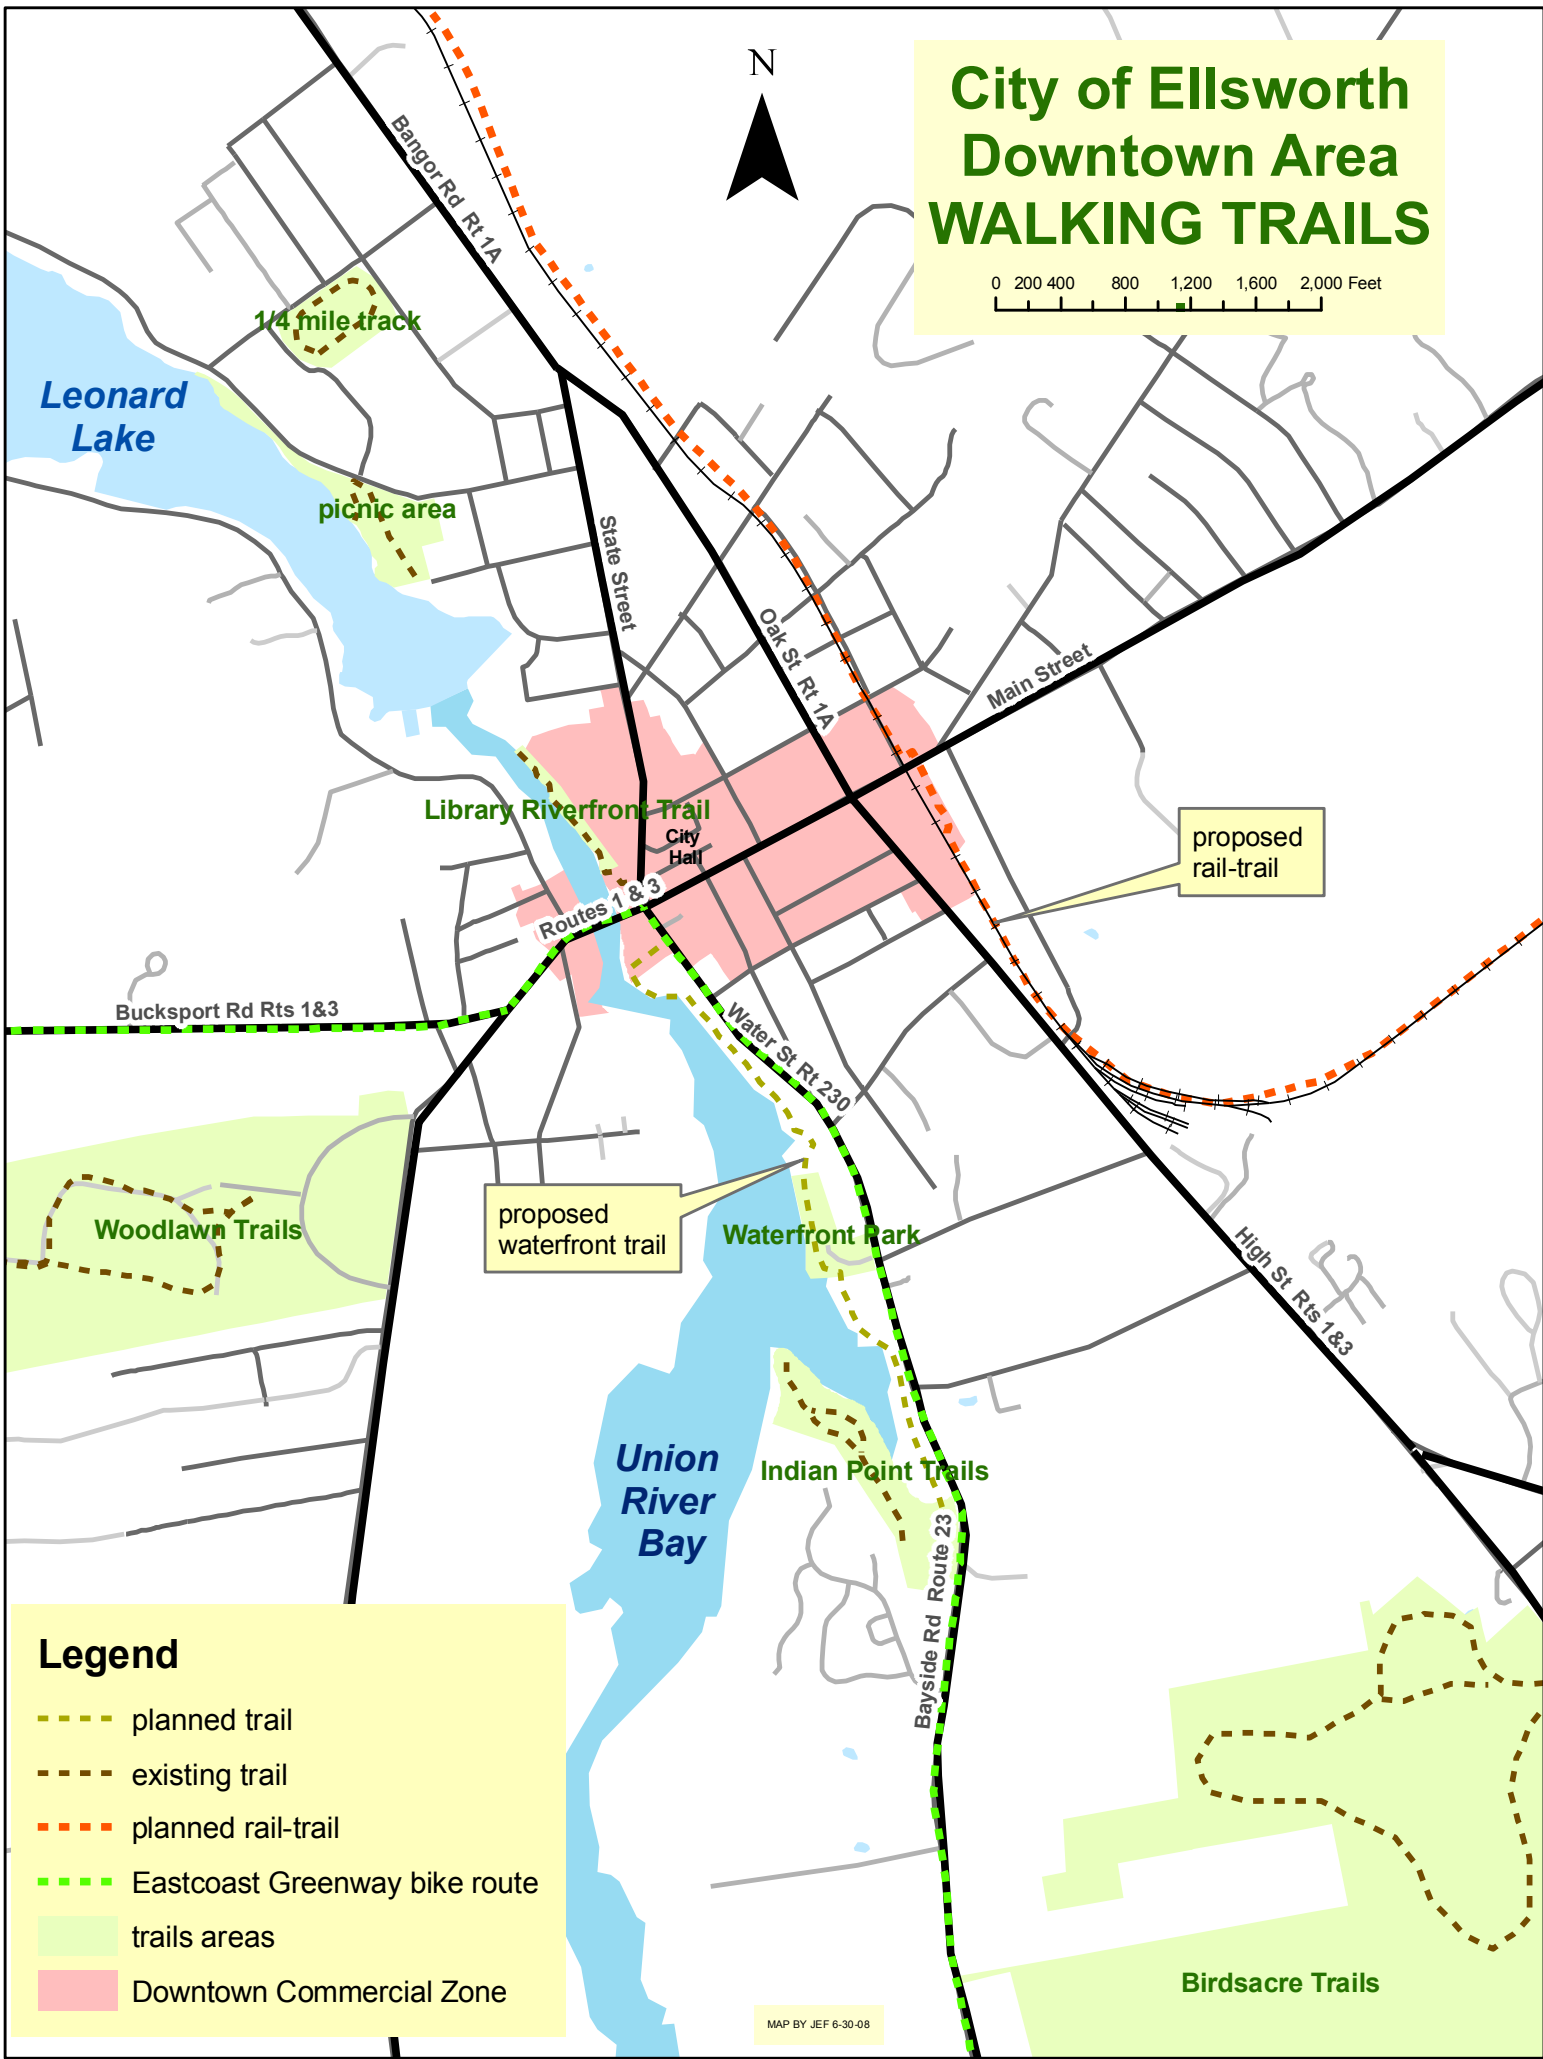

City of Ellsworth Downtown Area WALKING TRAILS

Legend

- - - planned trail
- - - existing trail
- - - planned rail-trail
- - - Eastcoast Greenway bike route
- trails areas
- Downtown Commercial Zone