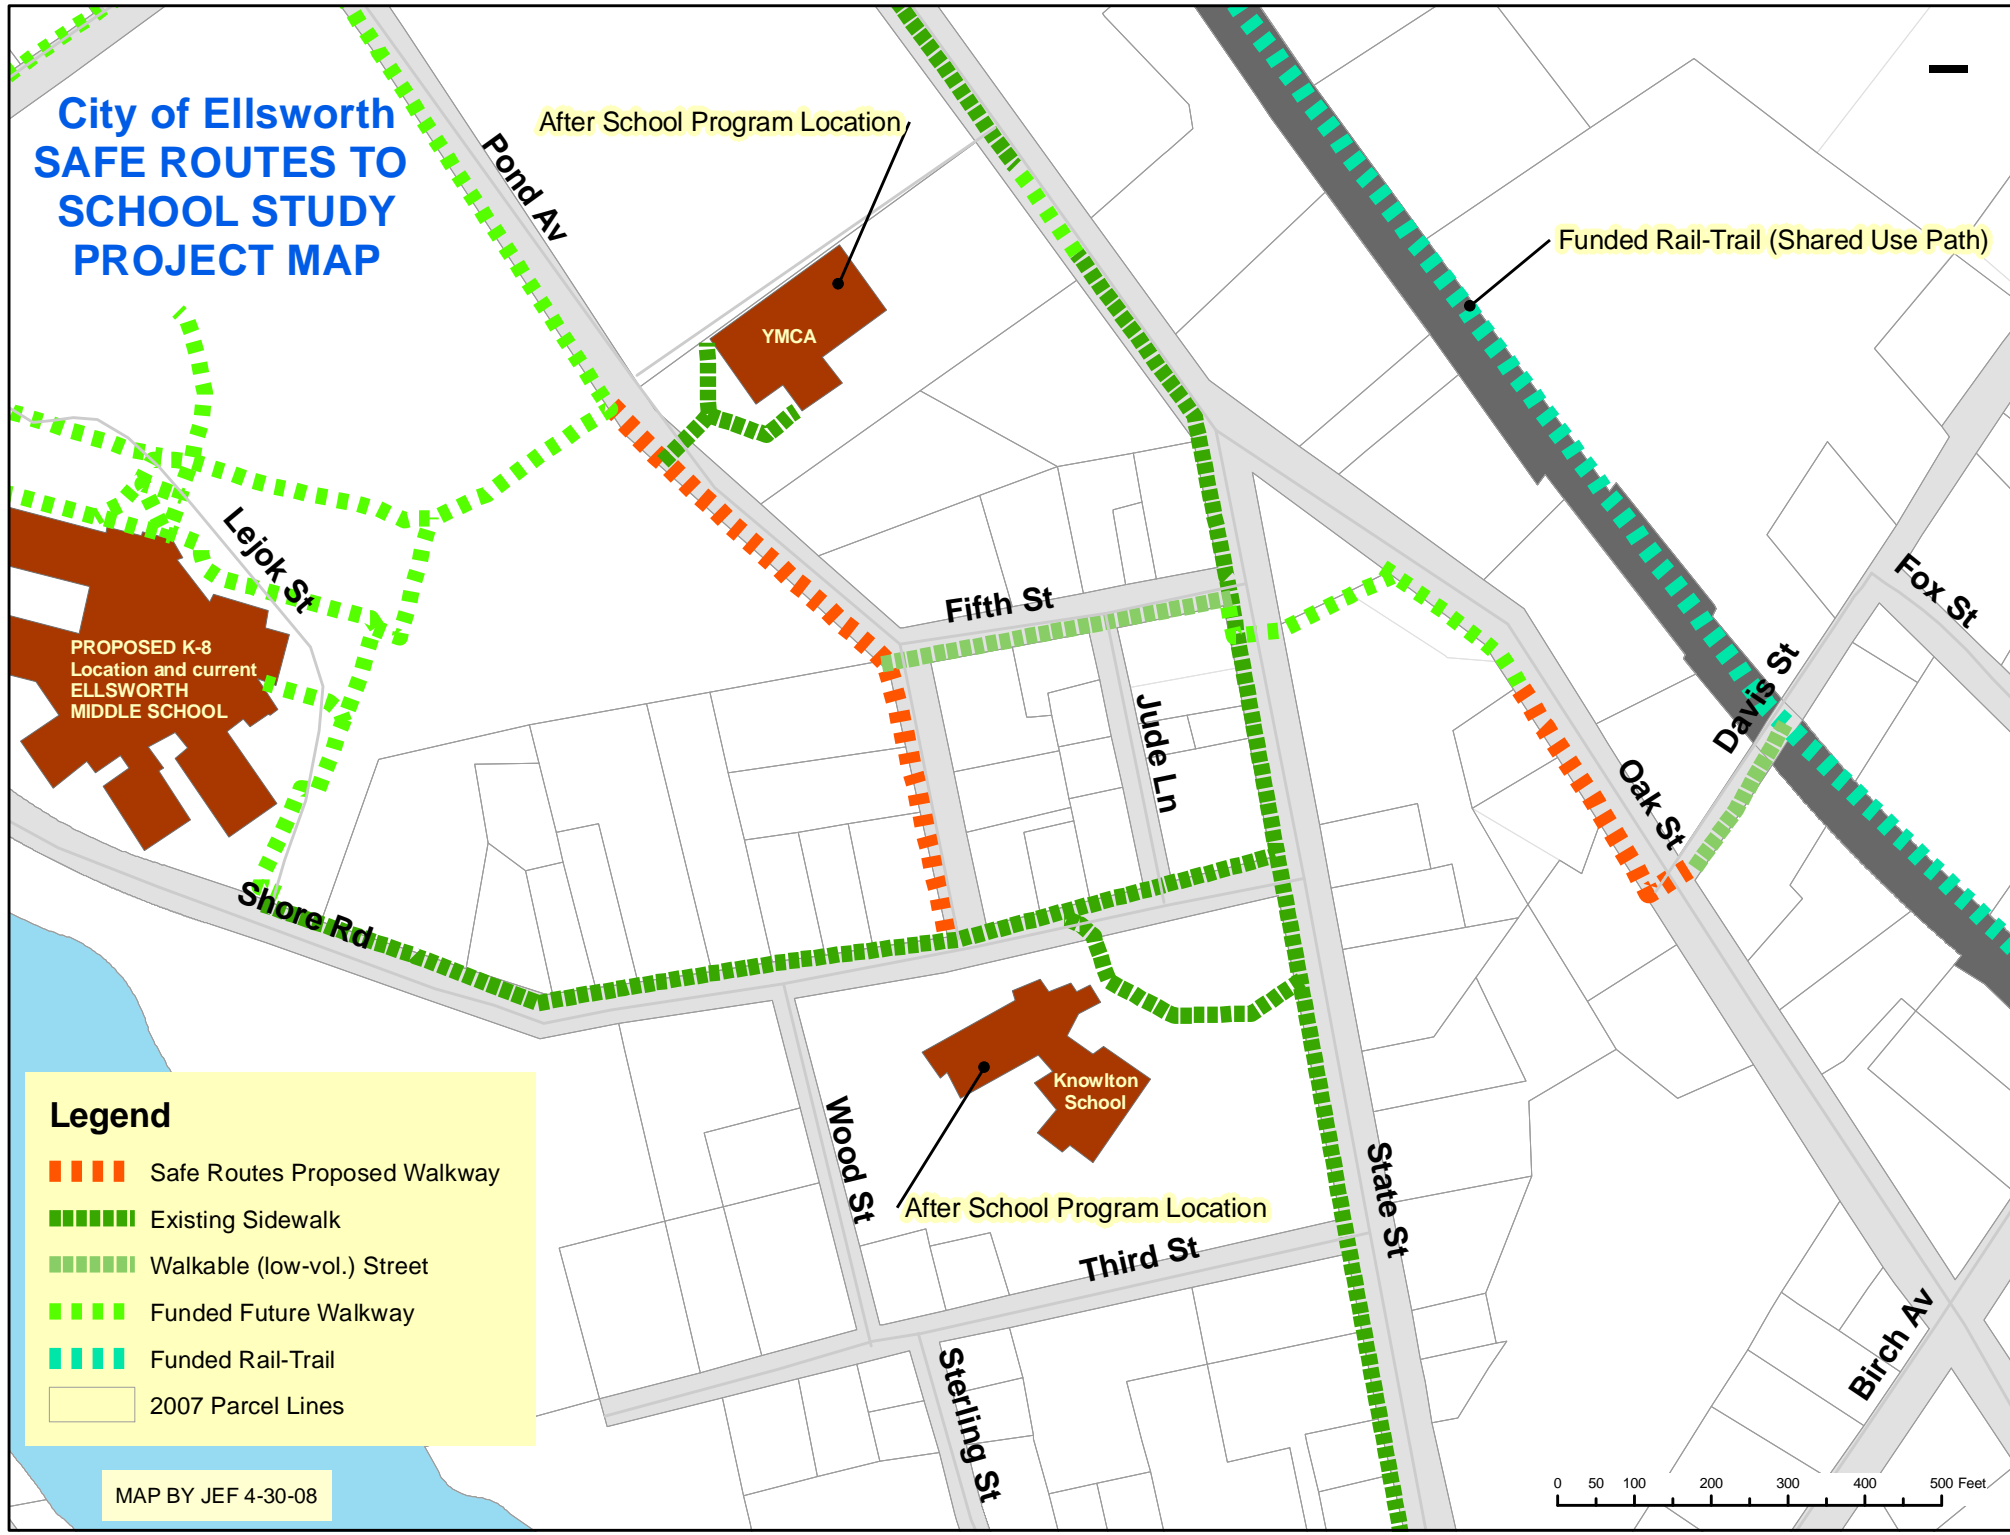

# City of Ellsworth SAFE ROUTES TO SCHOOL STUDY PROJECT MAP

After School Program Location

Funded Rail-Trail (Shared Use Path)

YMCA

PROPOSED K-8  
Location and current  
ELLSWORTH  
MIDDLE SCHOOL

Fifth St

Jude Ln

Fox St

Davis St

Oak St

Shore Rd

Knowlton  
School

After School Program Location

Wood St

Third St

State St

Birch Av

Sterling St

**Legend**

-  Safe Routes Proposed Walkway
-  Existing Sidewalk
-  Walkable (low-vol.) Street
-  Funded Future Walkway
-  Funded Rail-Trail
-  2007 Parcel Lines

MAP BY JEF 4-30-08